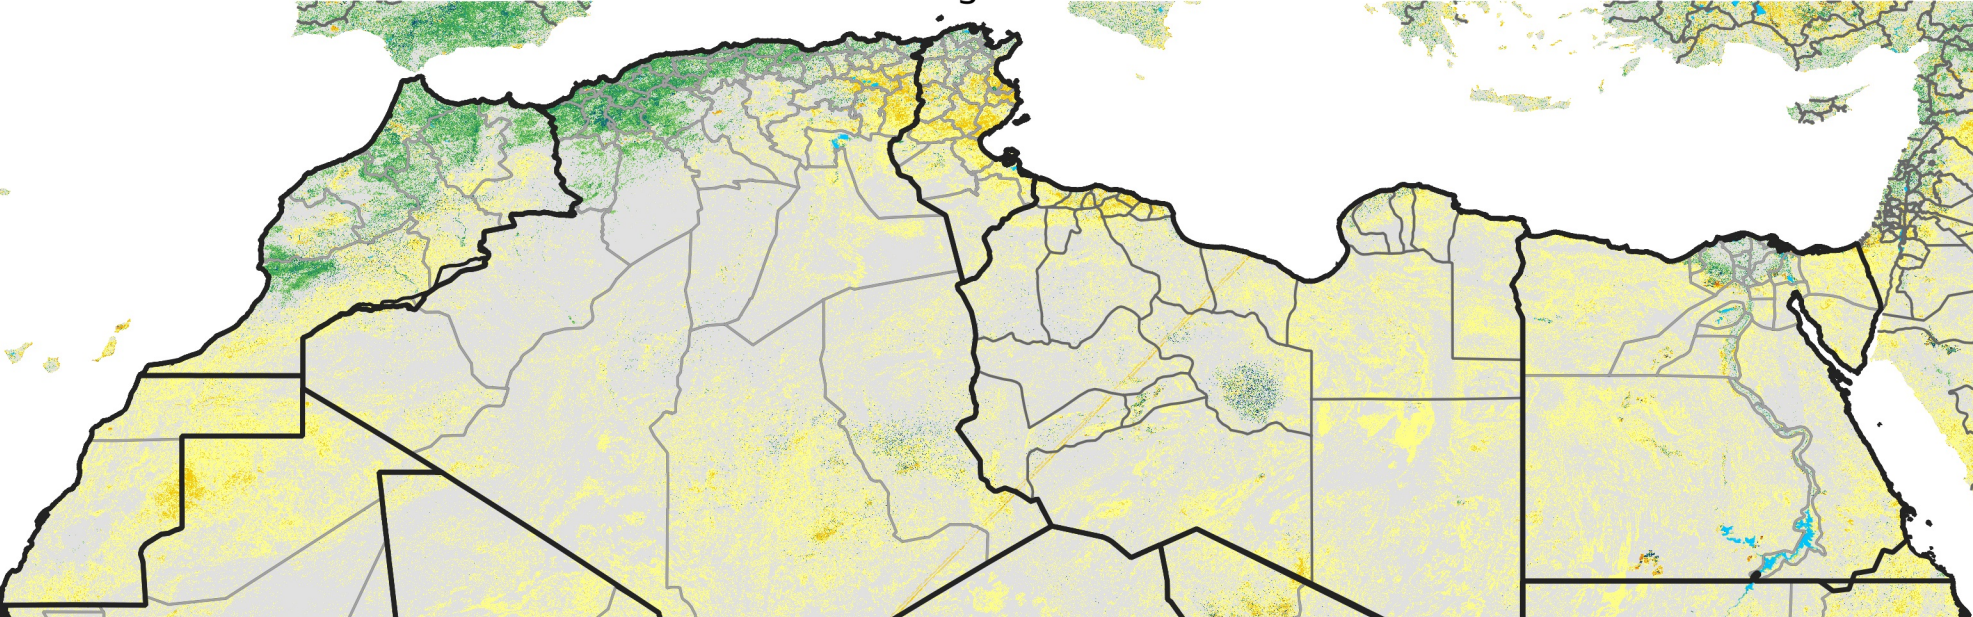

# North Africa Percent of Mean NDVI

2013 / mean (2003 - 2022)  
Period 22 / August 01 - 10, 2013