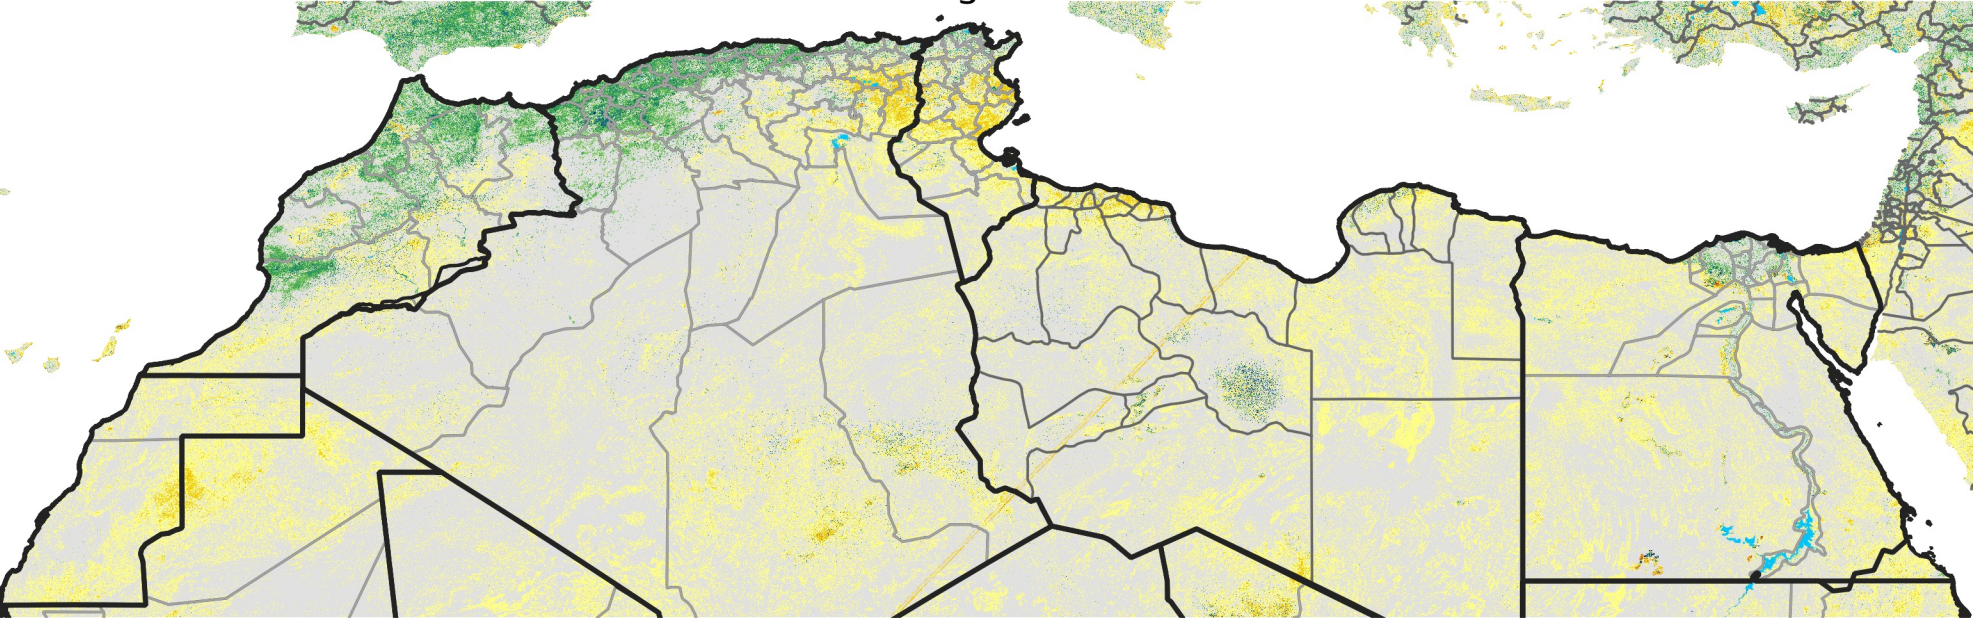

North Africa Percent of Mean NDVI

2013 / mean (2003 - 2022)
Period 23 / August 11 - 20, 2013

Percent of Normal