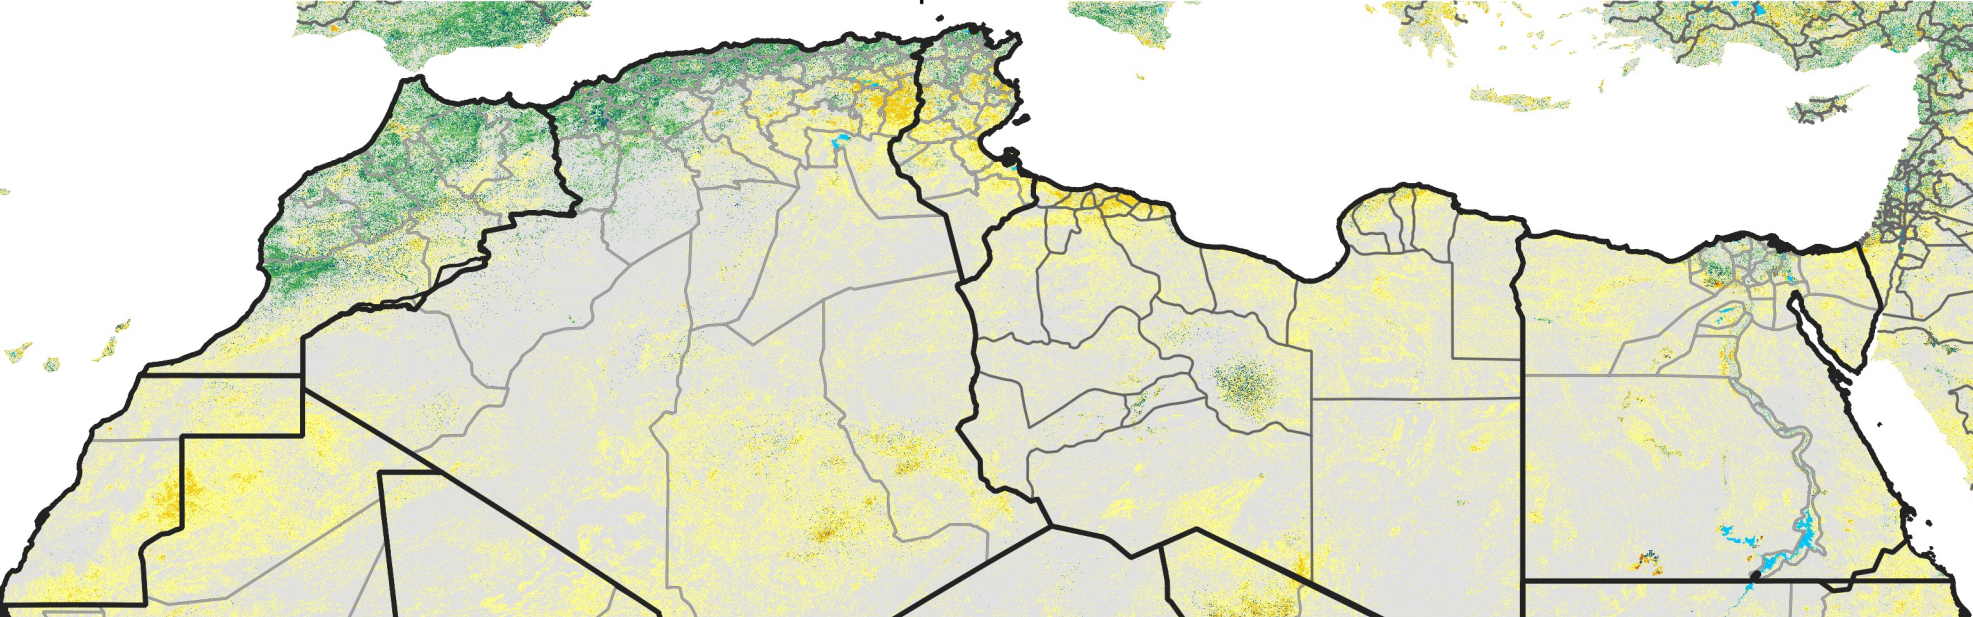

North Africa Percent of Mean NDVI

2013 / mean (2003 - 2022)
Period 25 / September 01 - 10, 2013

Percent of Normal