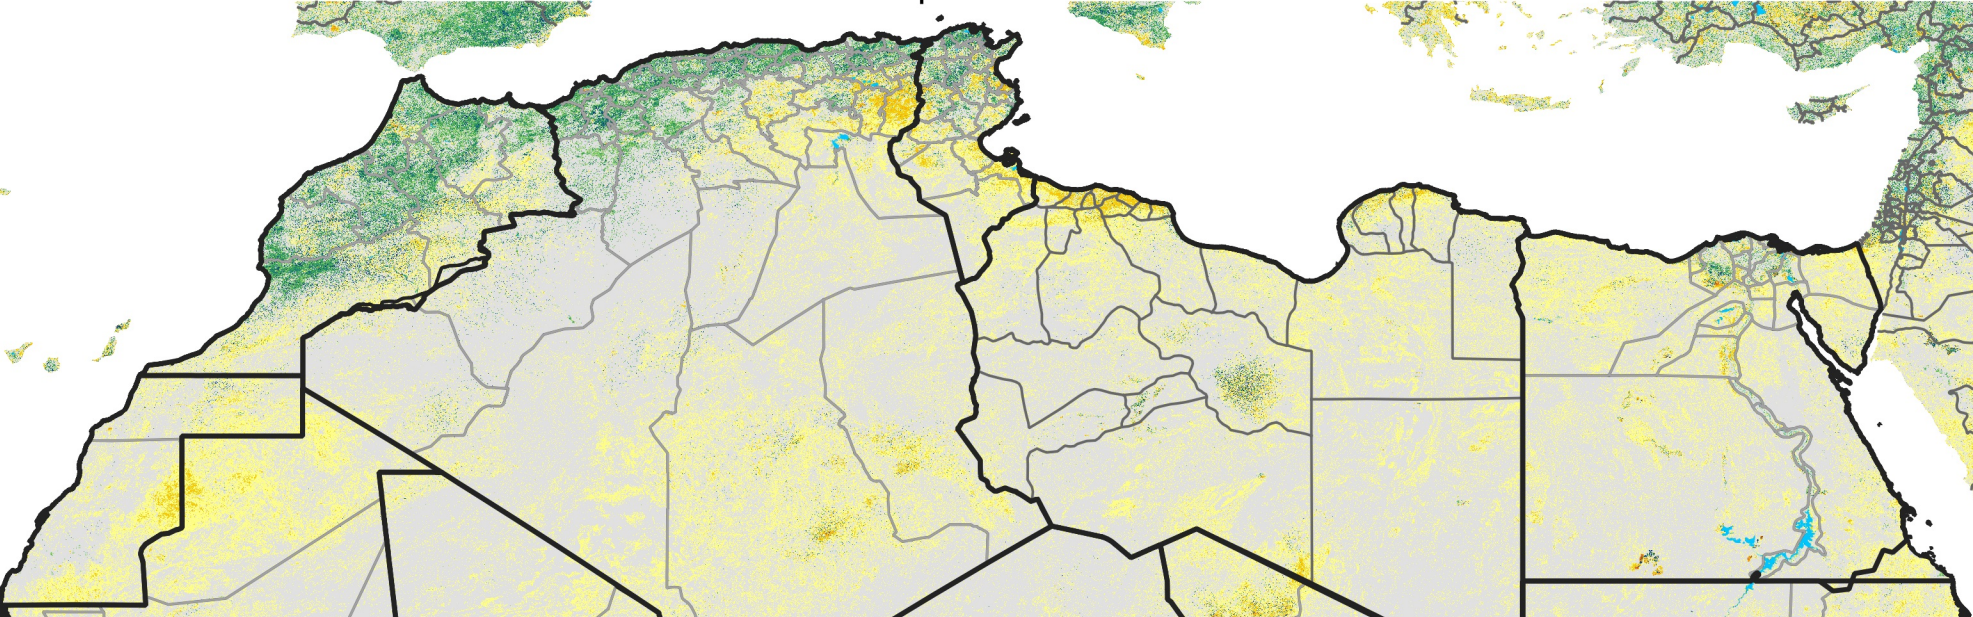

North Africa Percent of Mean NDVI

2013 / mean (2003 - 2022)
Period 26 / September 11 - 20, 2013

Percent of Normal