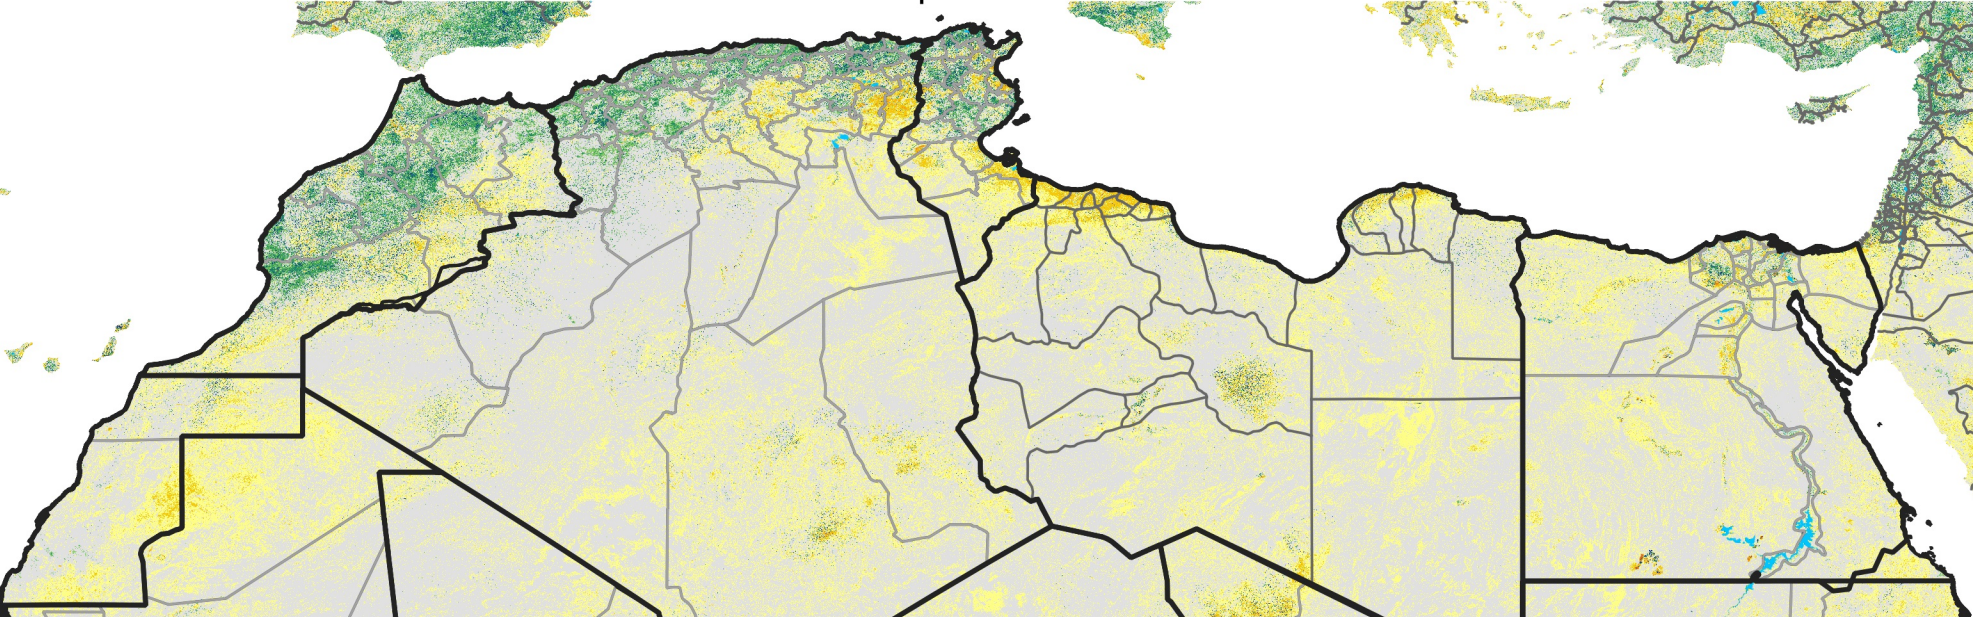

North Africa Percent of Mean NDVI

2013 / mean (2003 - 2022)
Period 27 / September 21 - 30, 2013

Percent of Normal