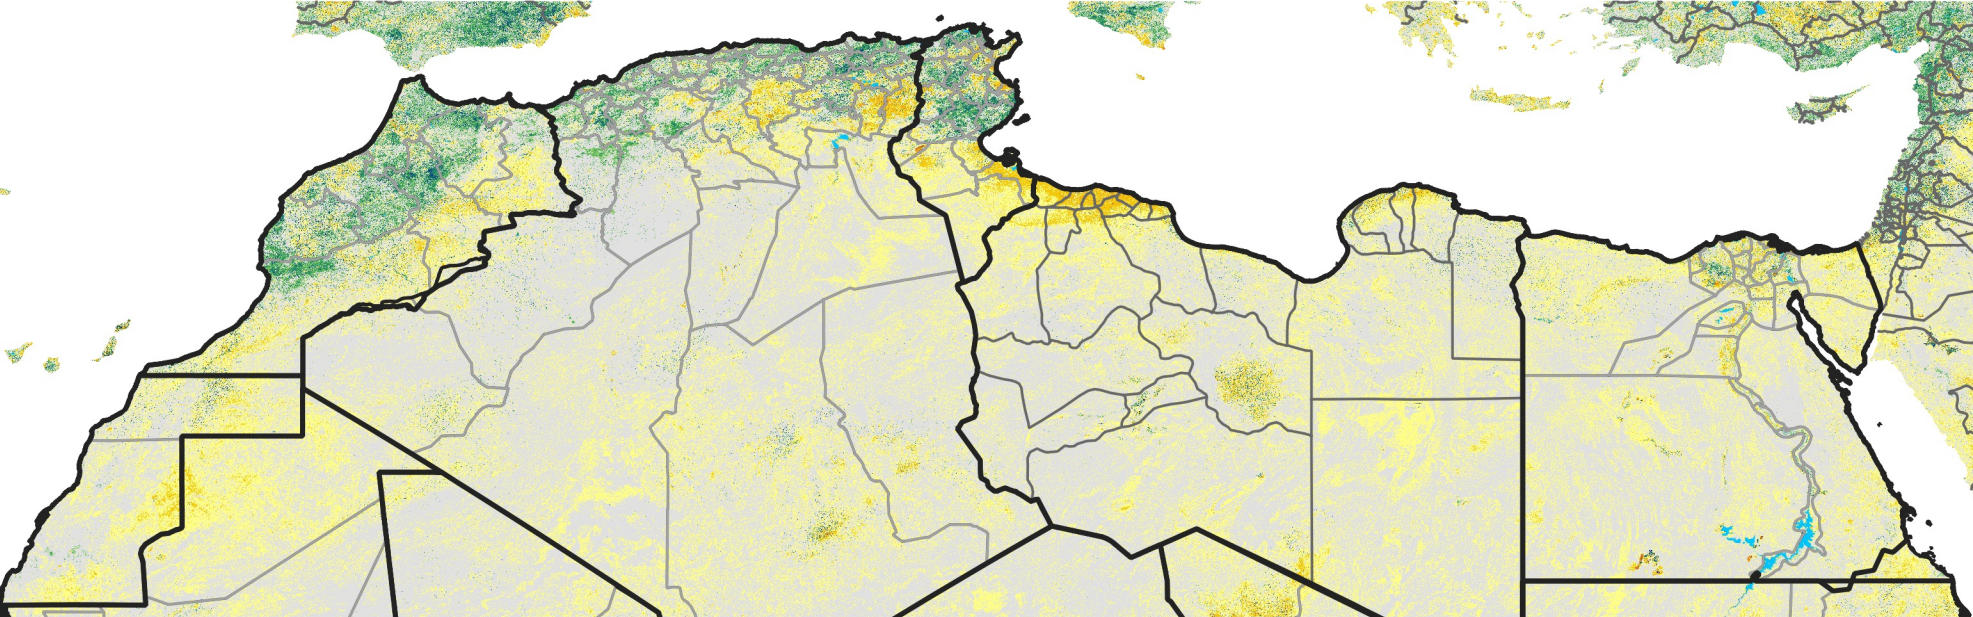

North Africa Percent of Mean NDVI

2013 / mean (2003 - 2022)
Period 28 / October 01 - 10, 2013

Percent of Normal