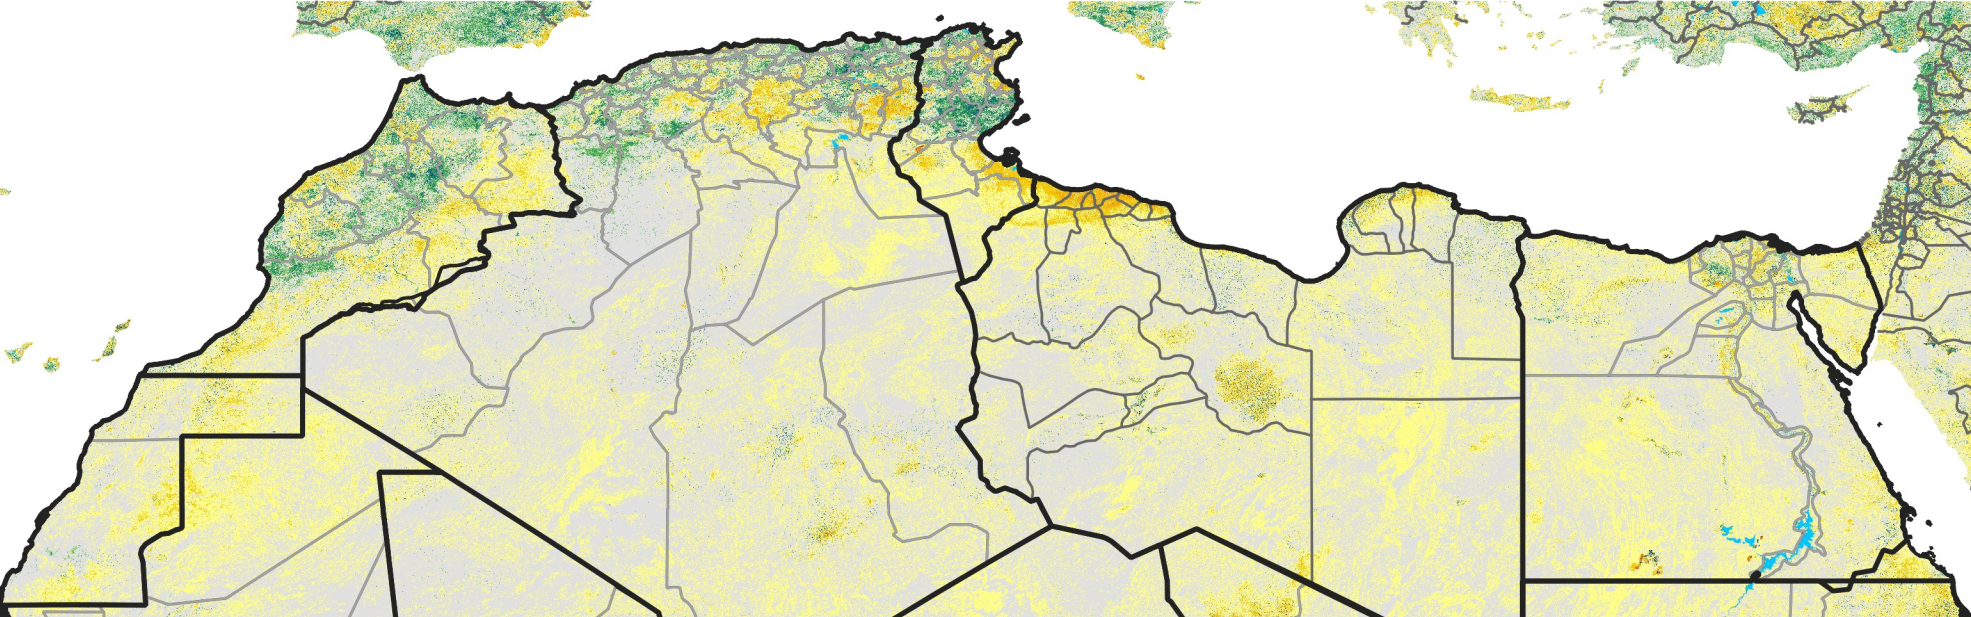

North Africa Percent of Mean NDVI

2013 / mean (2003 - 2022)
Period 29 / October 11 - 20, 2013

Percent of Normal