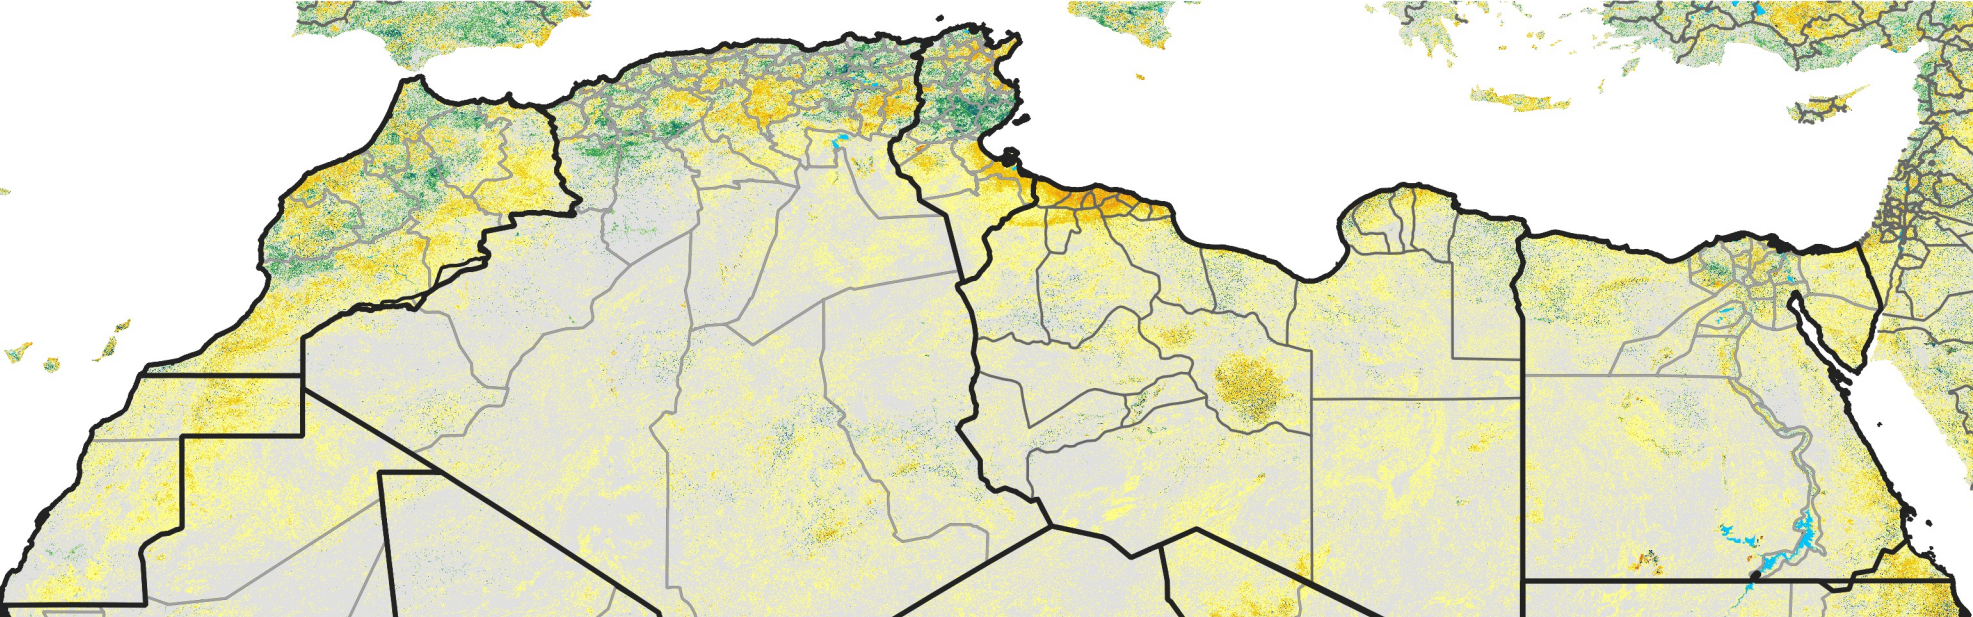

North Africa Percent of Mean NDVI

2013 / mean (2003 - 2022)
Period 30 / October 21 - 31, 2013

Percent of Normal