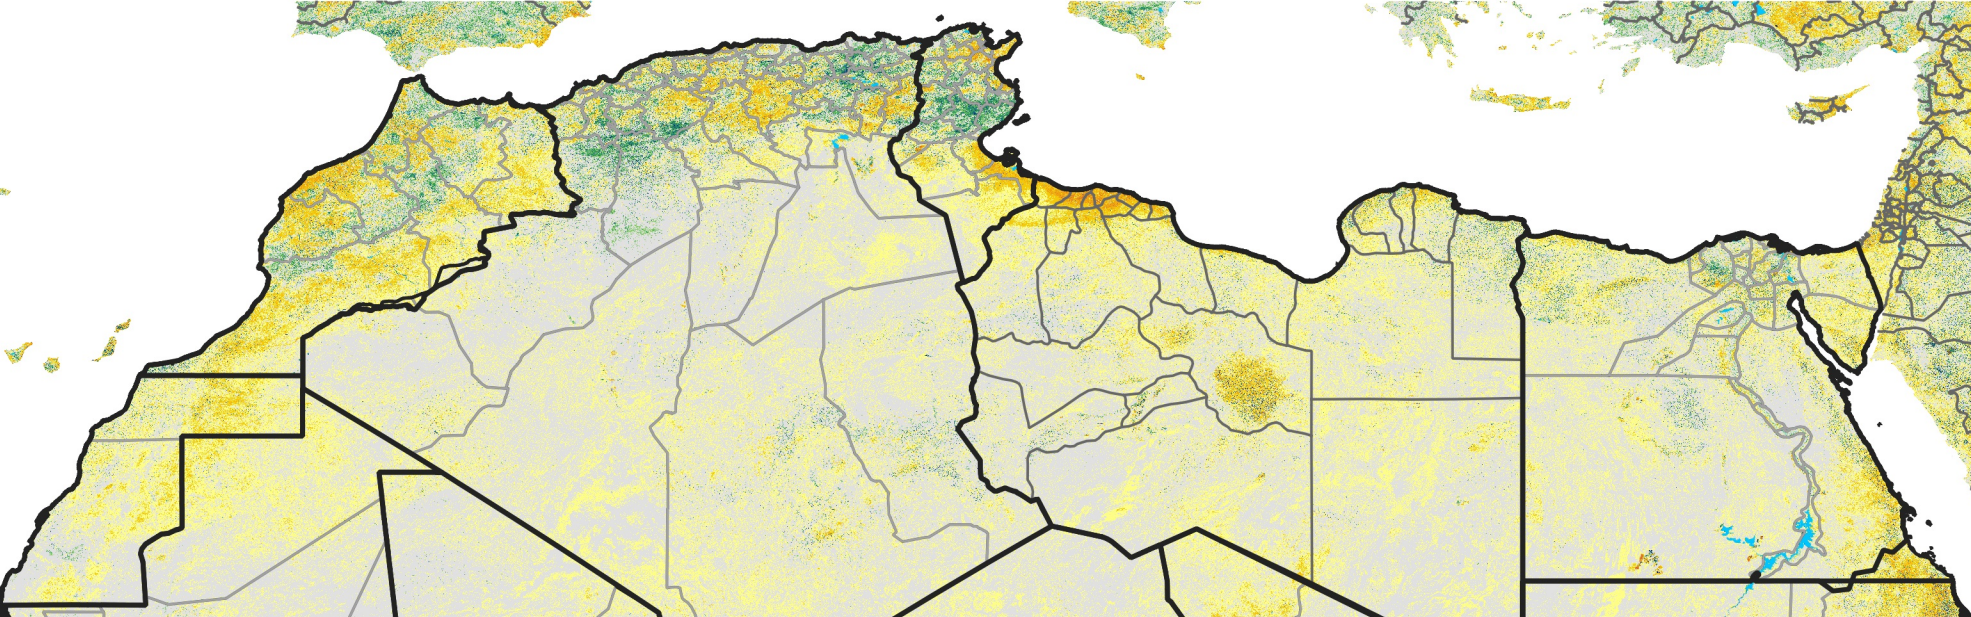

North Africa Percent of Mean NDVI

2013 / mean (2003 - 2022)
Period 31 / November 01 - 10, 2013

Percent of Normal