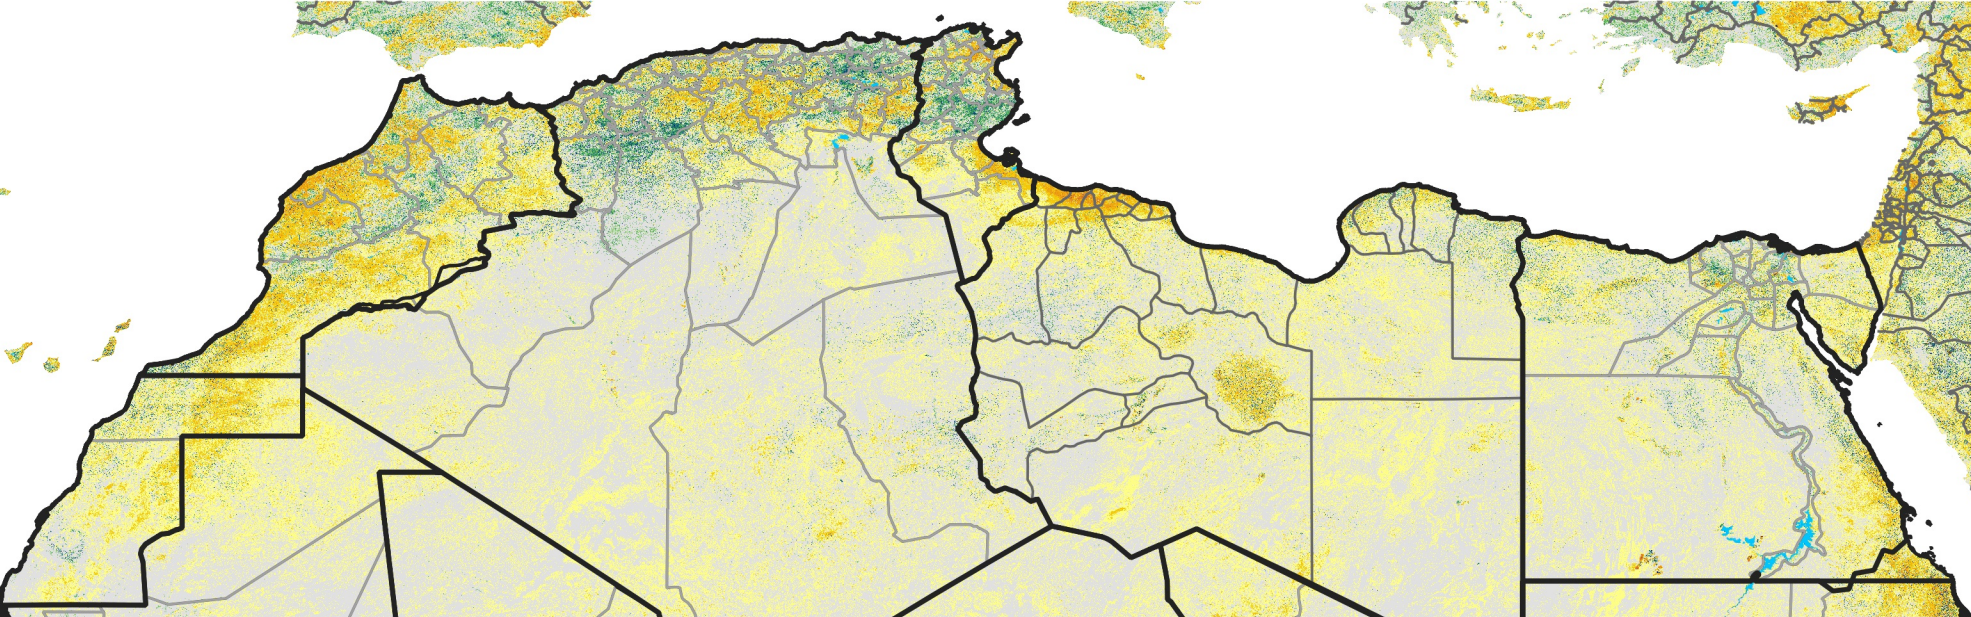

North Africa Percent of Mean NDVI

2013 / mean (2003 - 2022)
Period 32 / November 11 - 20, 2013

Percent of Normal