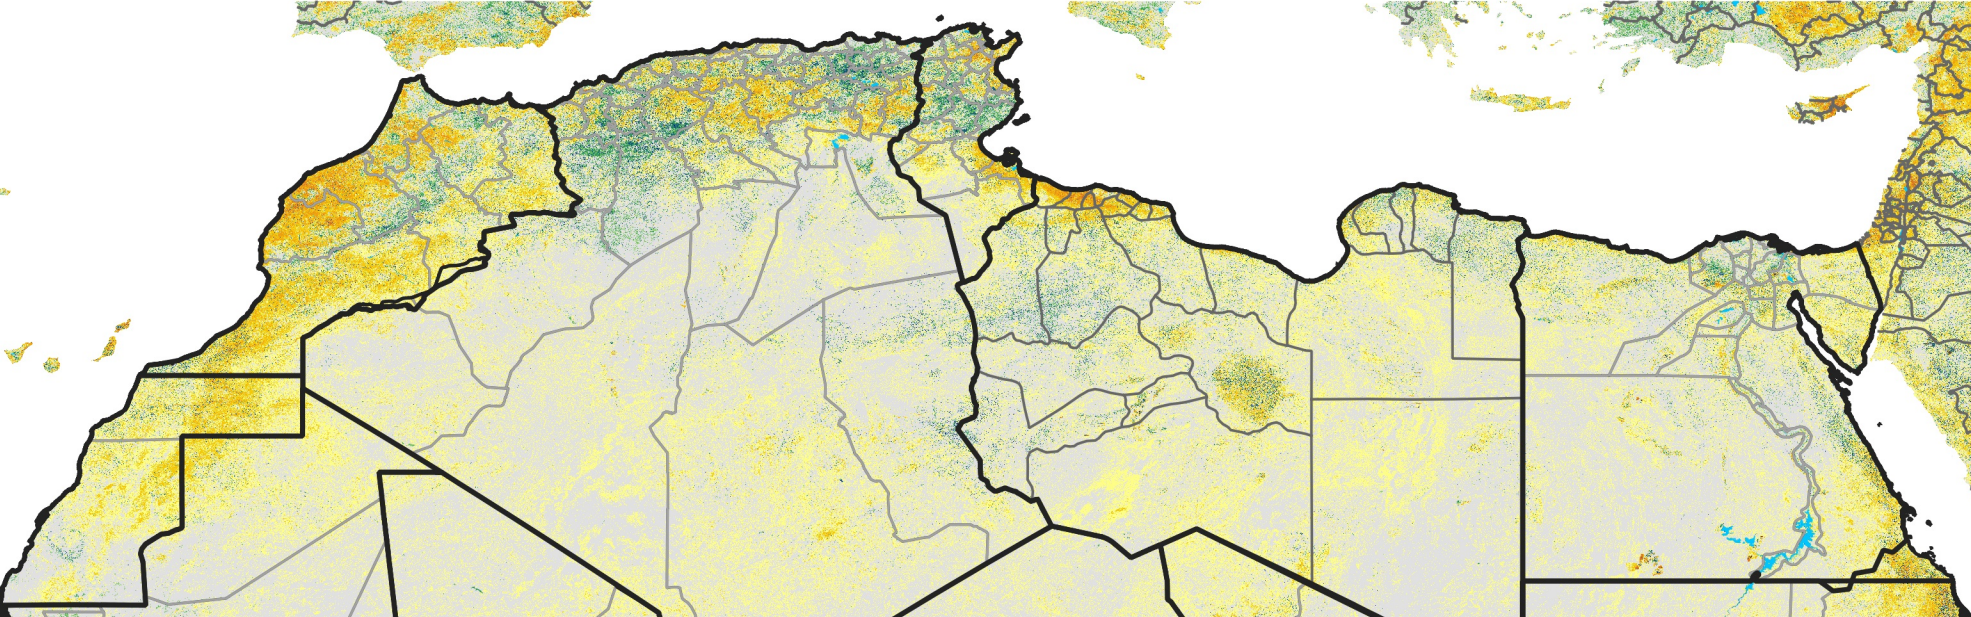

North Africa Percent of Mean NDVI

2013 / mean (2003 - 2022)
Period 33 / November 21 - 30, 2013

Percent of Normal