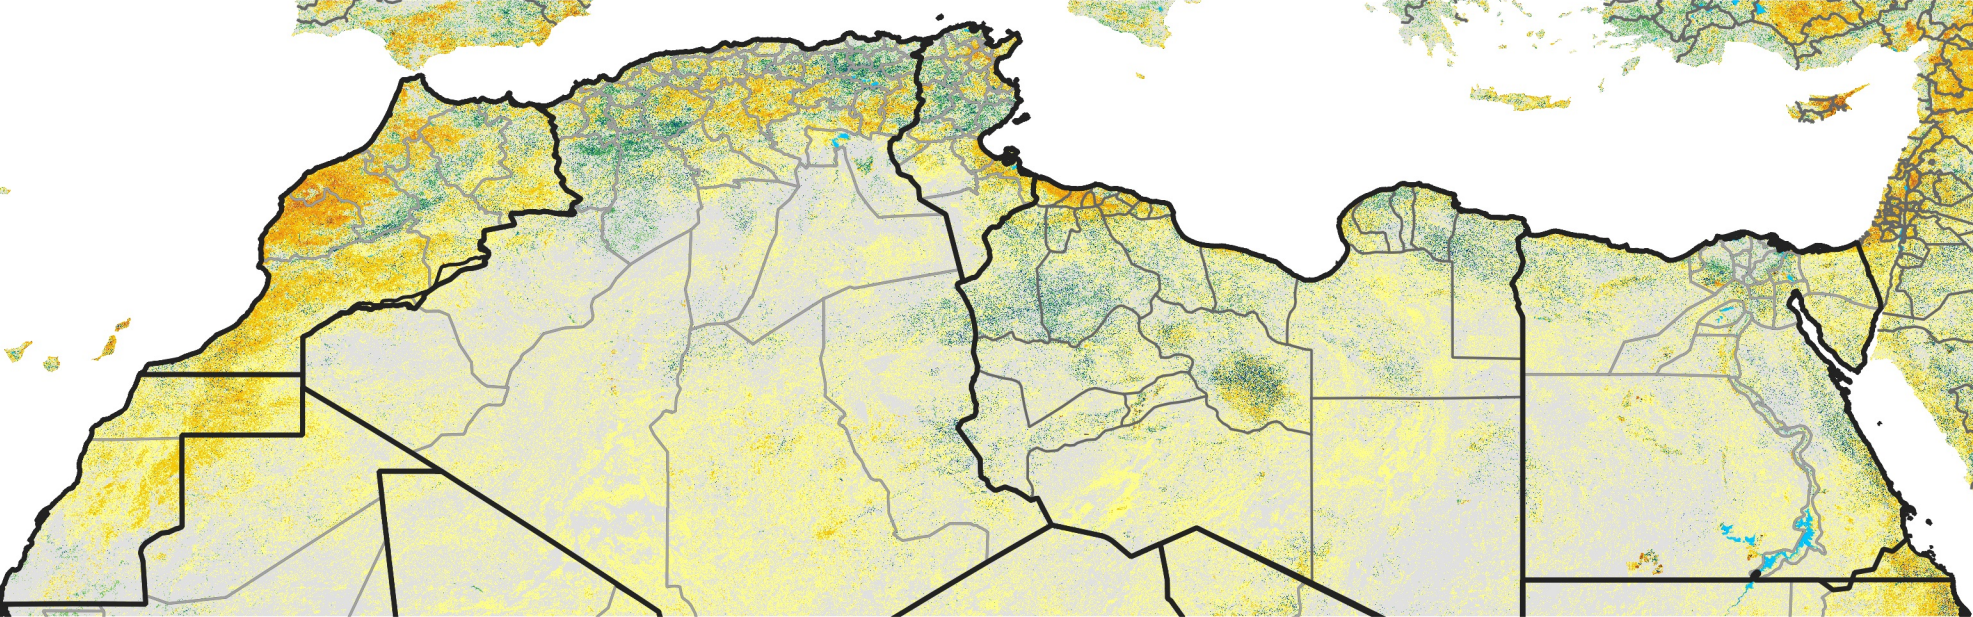

North Africa Percent of Mean NDVI

2013 / mean (2003 - 2022)
Period 34 / December 01 - 10, 2013

Percent of Normal