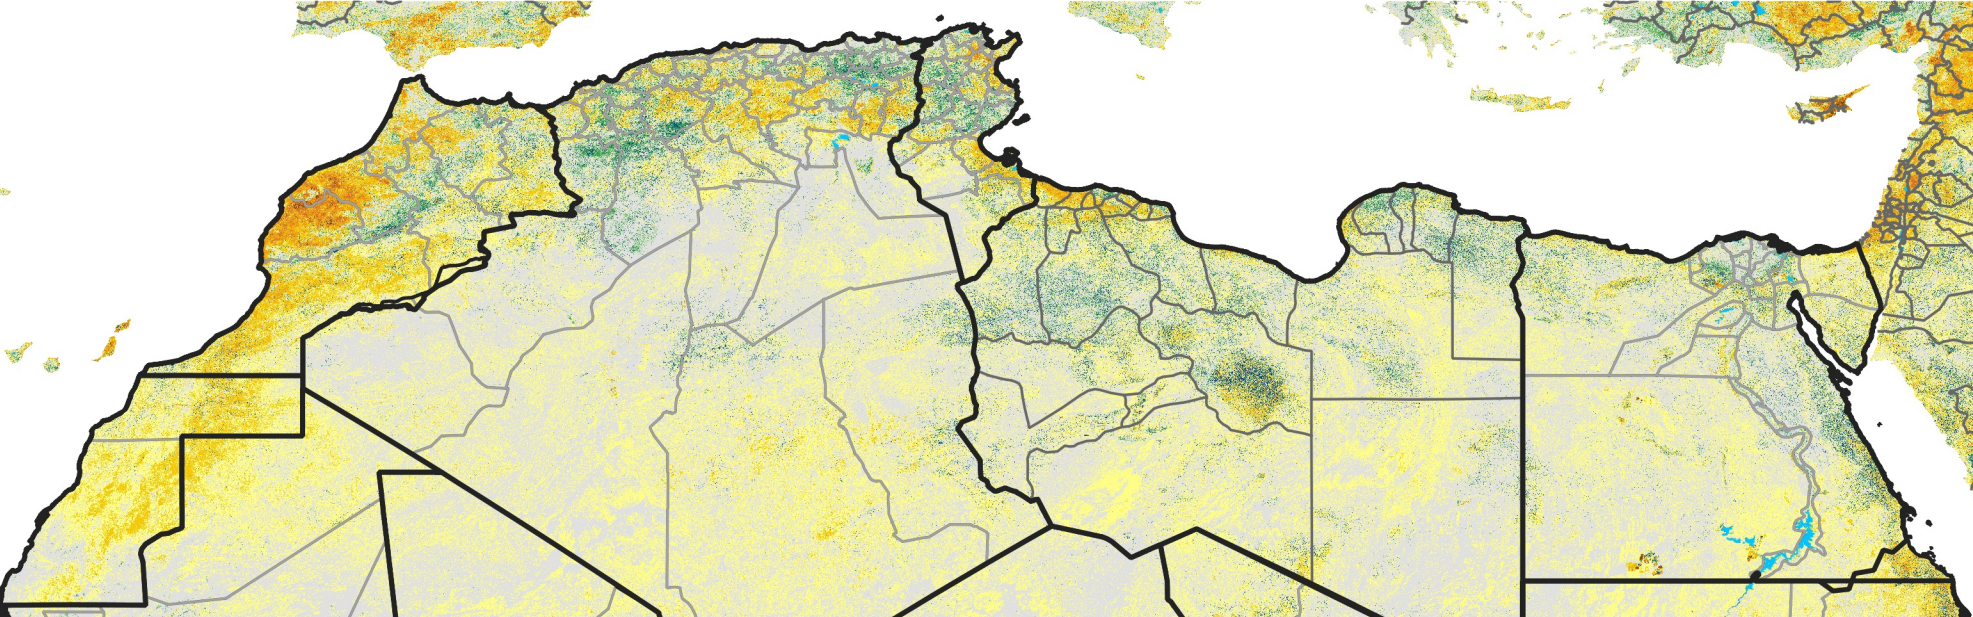

# North Africa Percent of Mean NDVI

2013 / mean (2003 - 2022)  
Period 35 / December 11 - 20, 2013