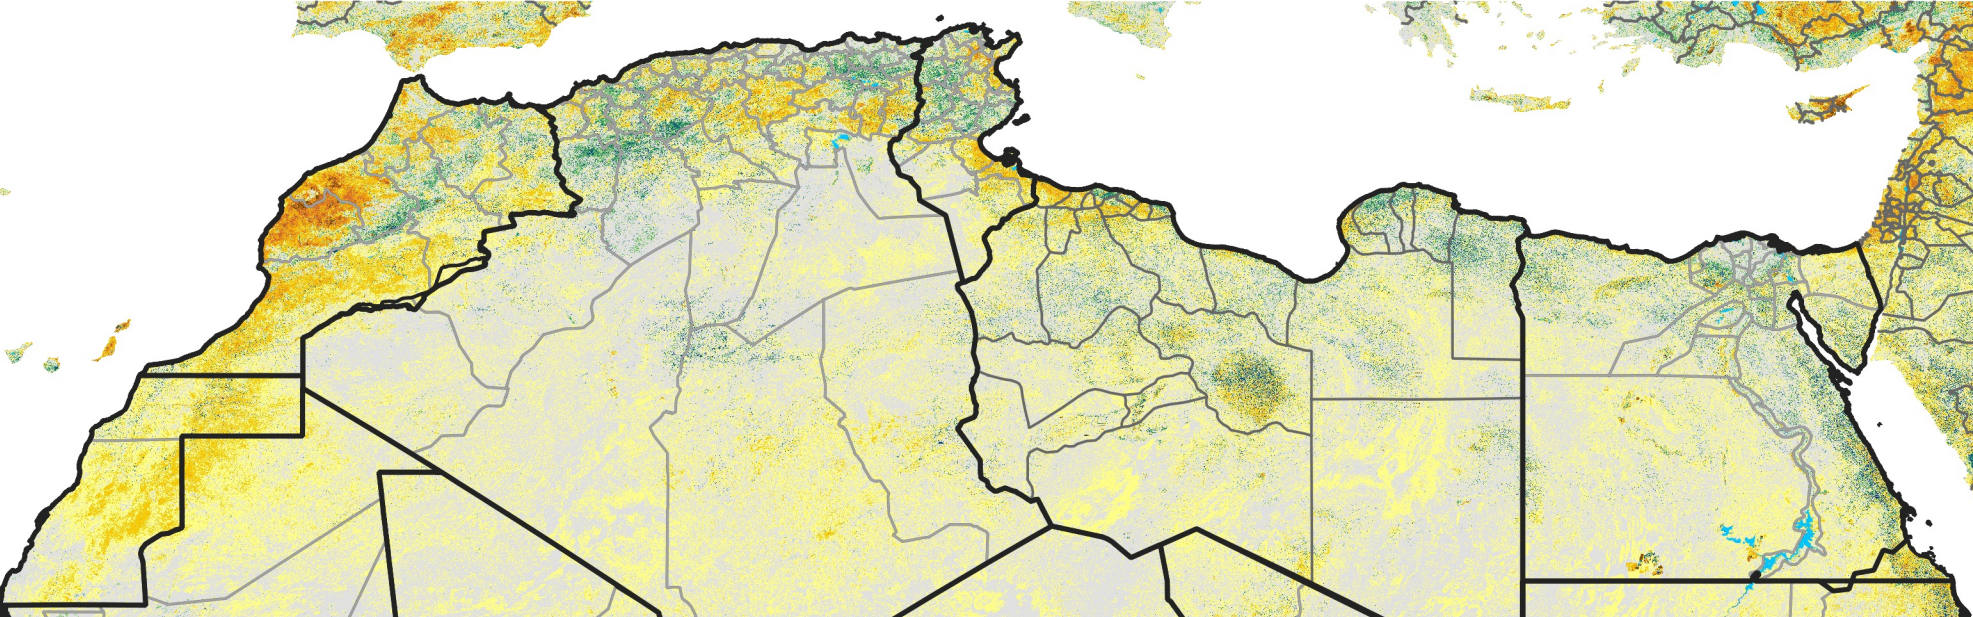

# North Africa Percent of Mean NDVI

2013 / mean (2003 - 2022)

Period 36 / December 21 - 31, 2013