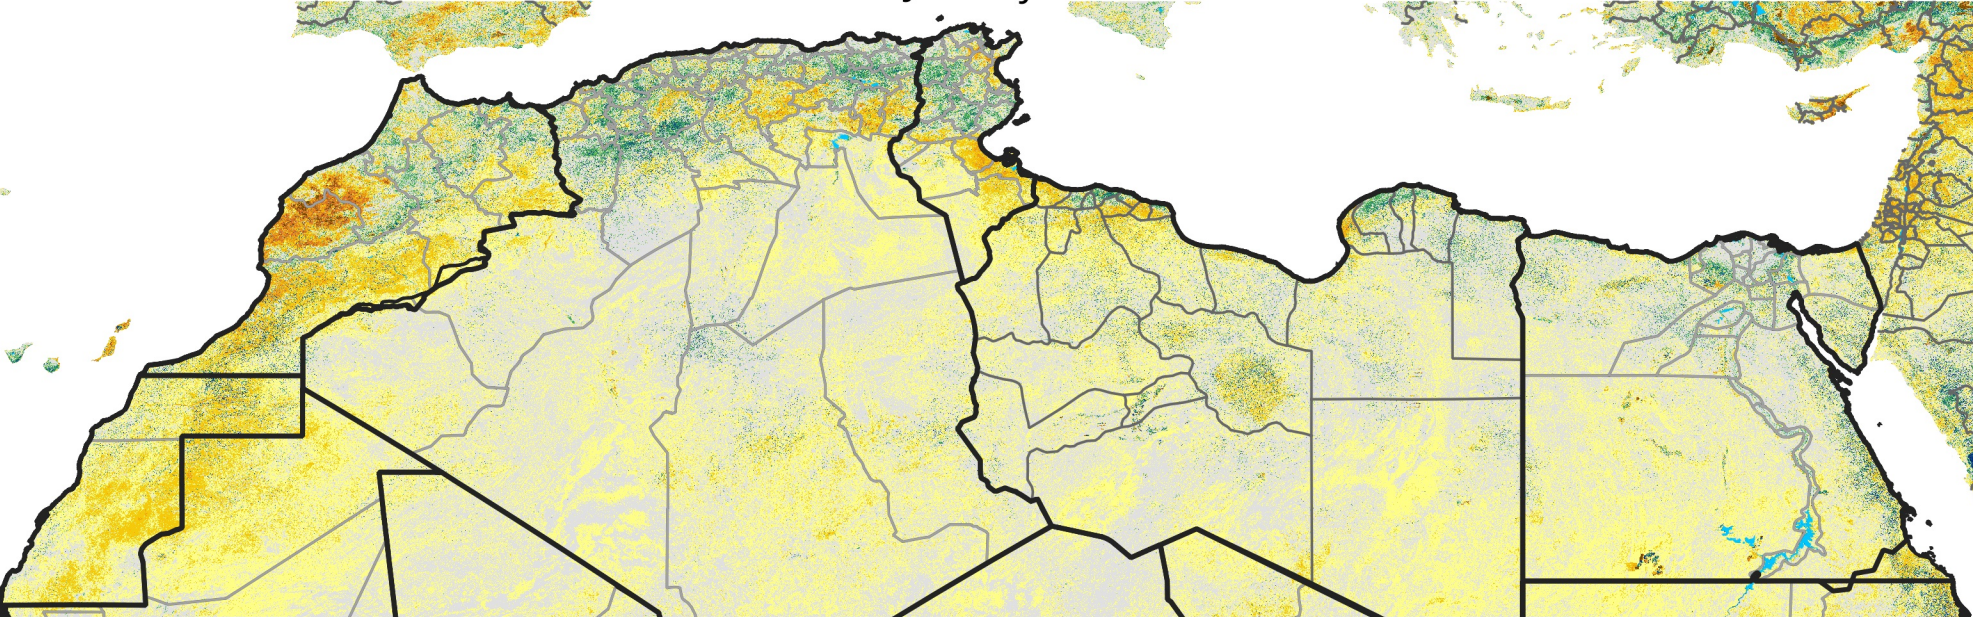

North Africa Percent of Mean NDVI

2014 / mean (2003 - 2022)
Period 02 / January 11 - 20, 2014

Percent of Normal