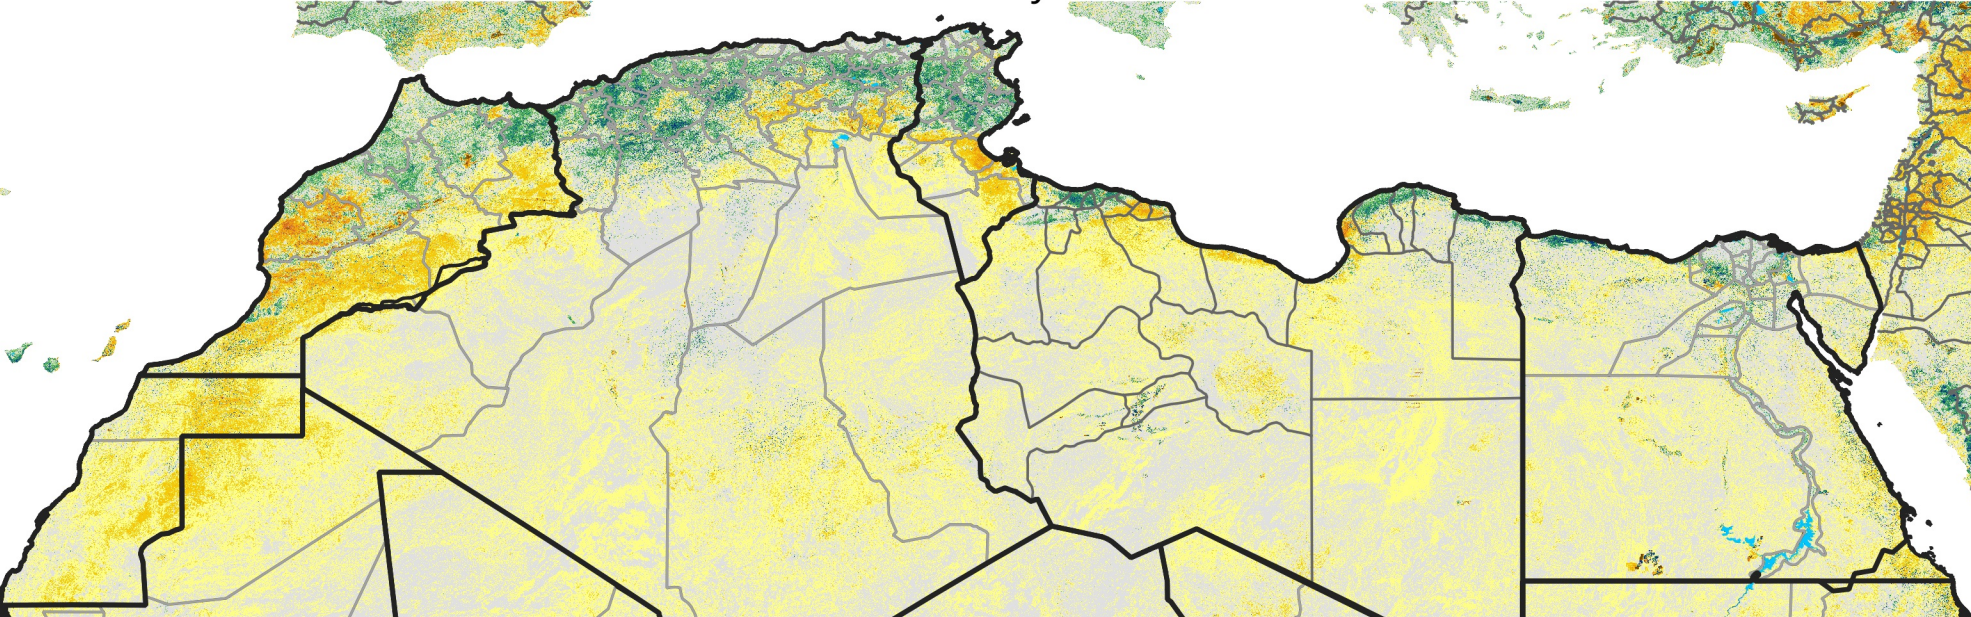

North Africa Percent of Mean NDVI

2014 / mean (2003 - 2022)
Period 05 / February 11 - 20, 2014

Percent of Normal