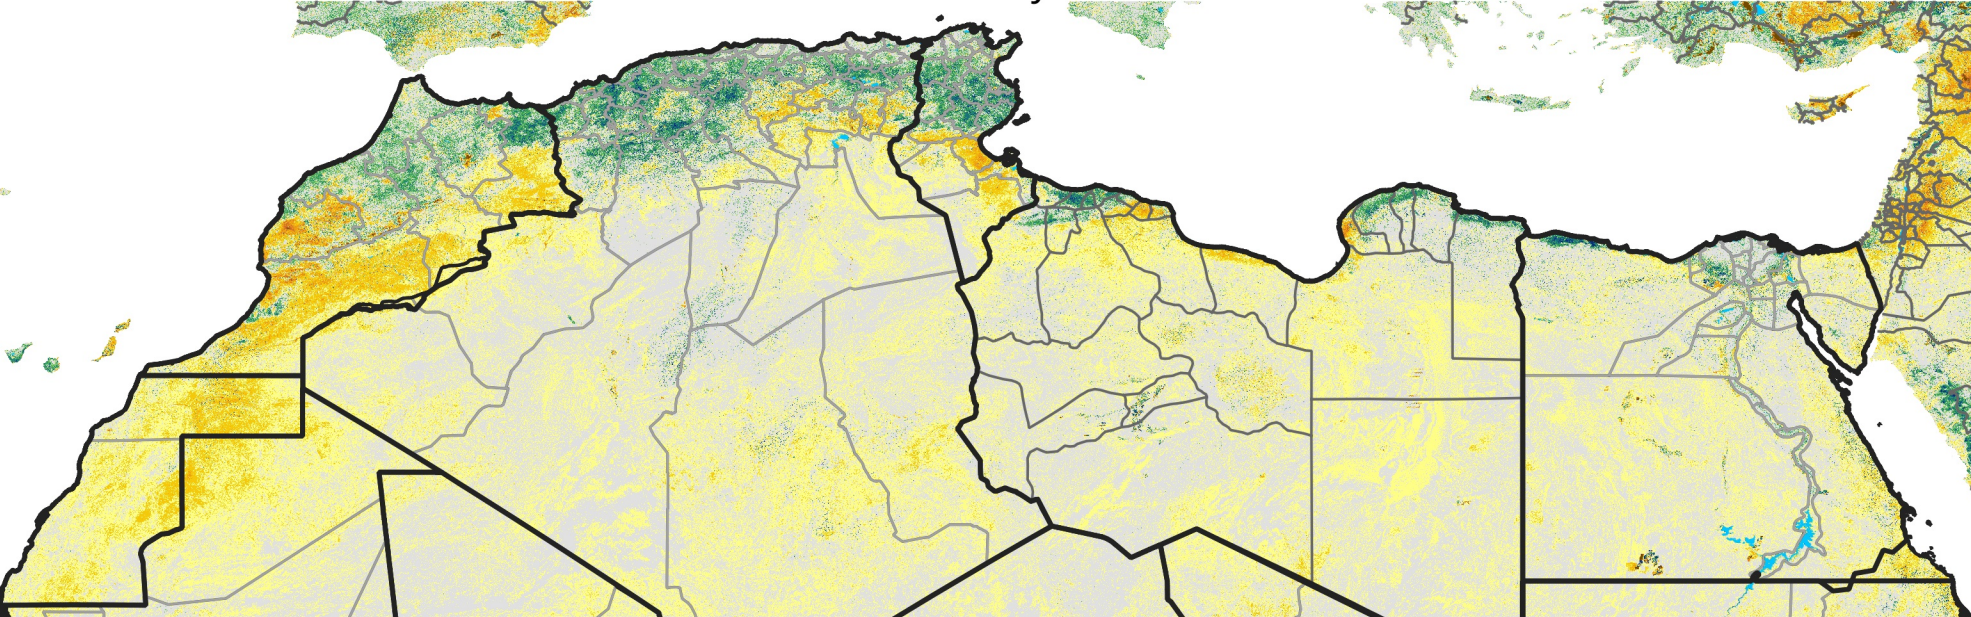

North Africa Percent of Mean NDVI

2014 / mean (2003 - 2022)
Period 06 / February 21 - 28, 2014

Percent of Normal