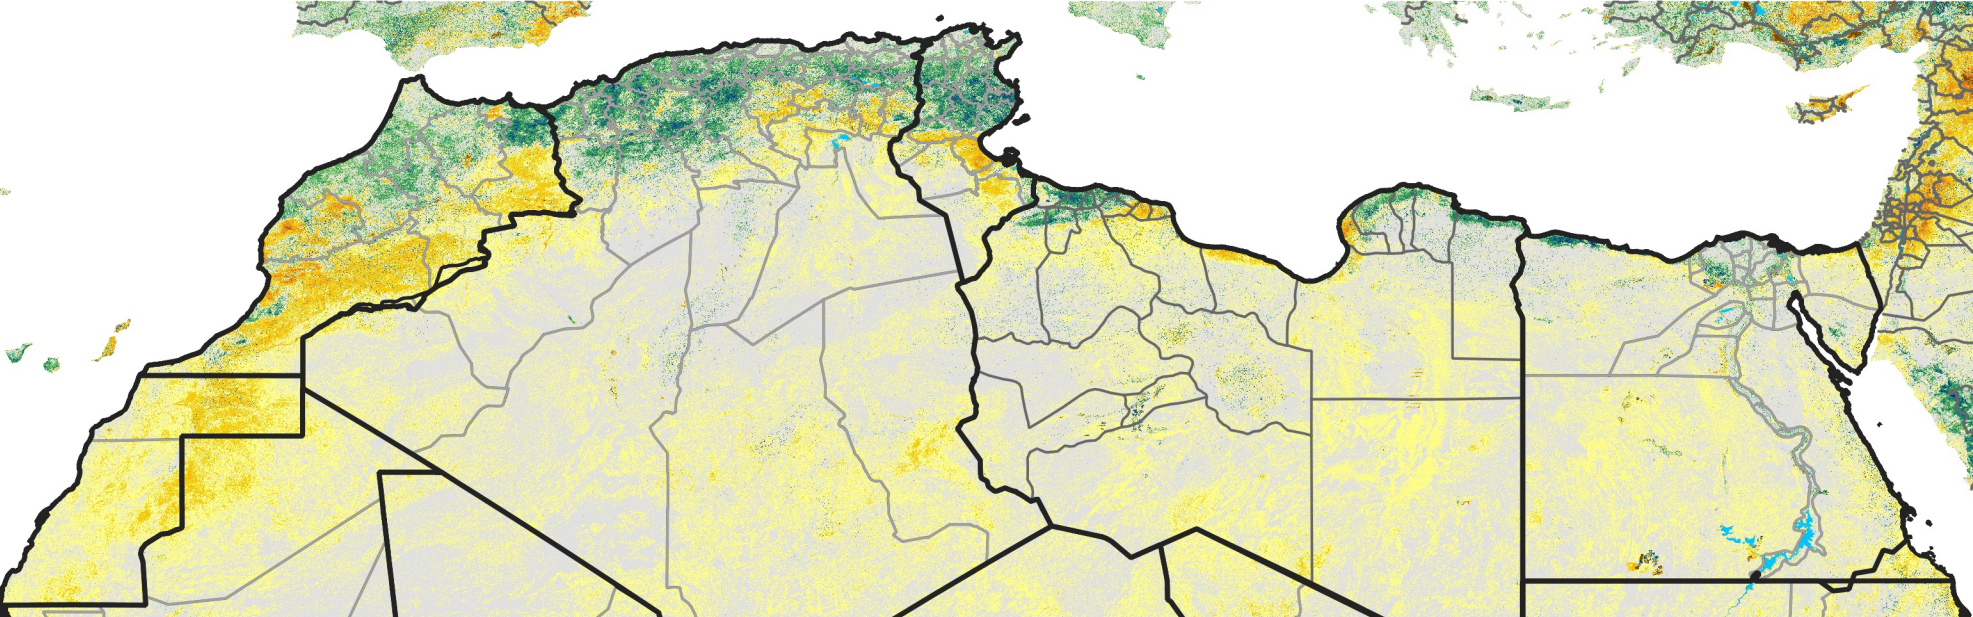

North Africa Percent of Mean NDVI

2014 / mean (2003 - 2022)
Period 07 / March 01 - 10, 2014

Percent of Normal