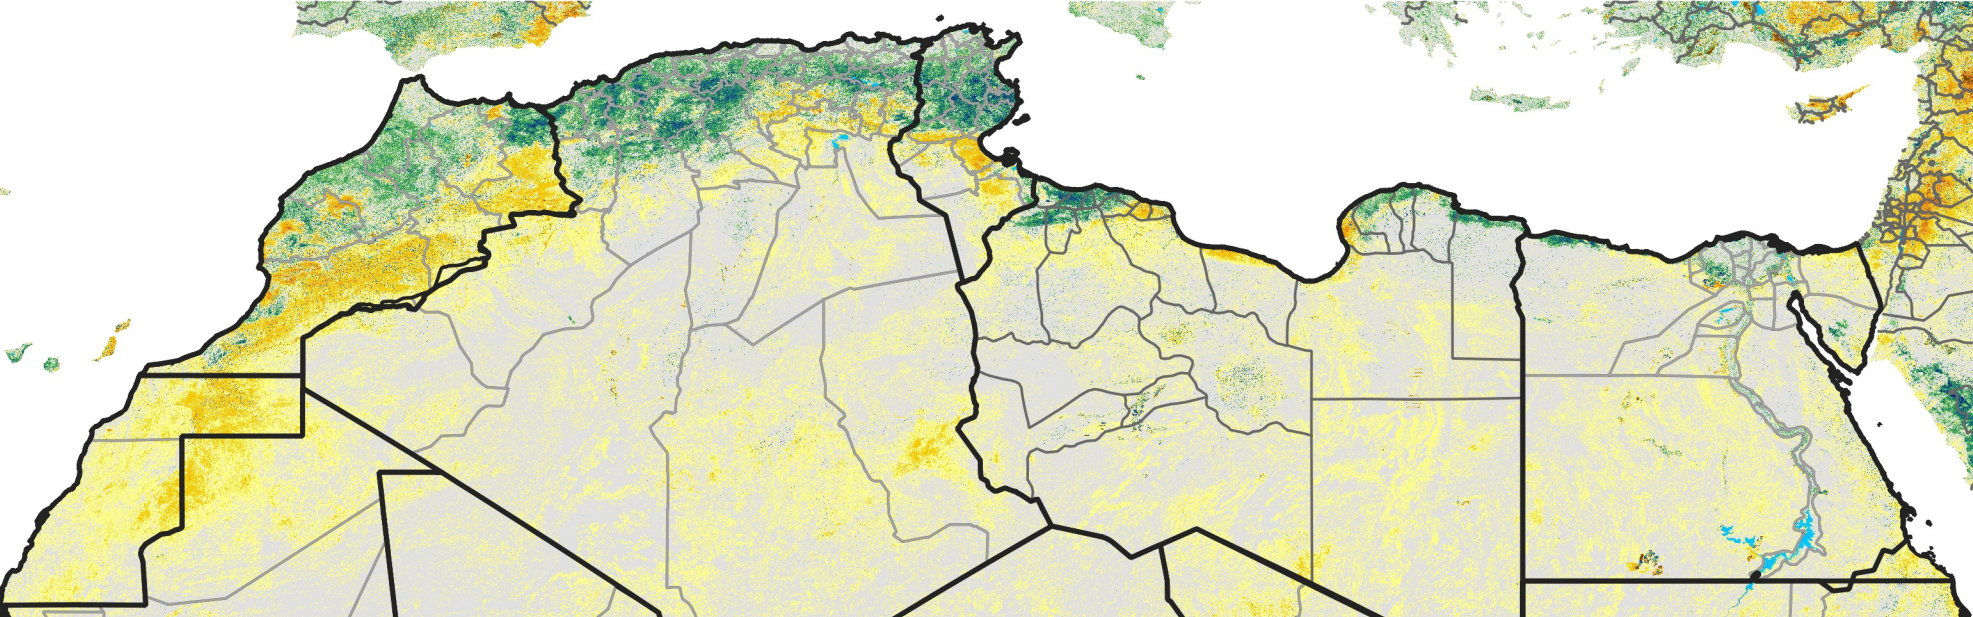

North Africa Percent of Mean NDVI

2014 / mean (2003 - 2022)
Period 08 / March 11 - 20, 2014

Percent of Normal