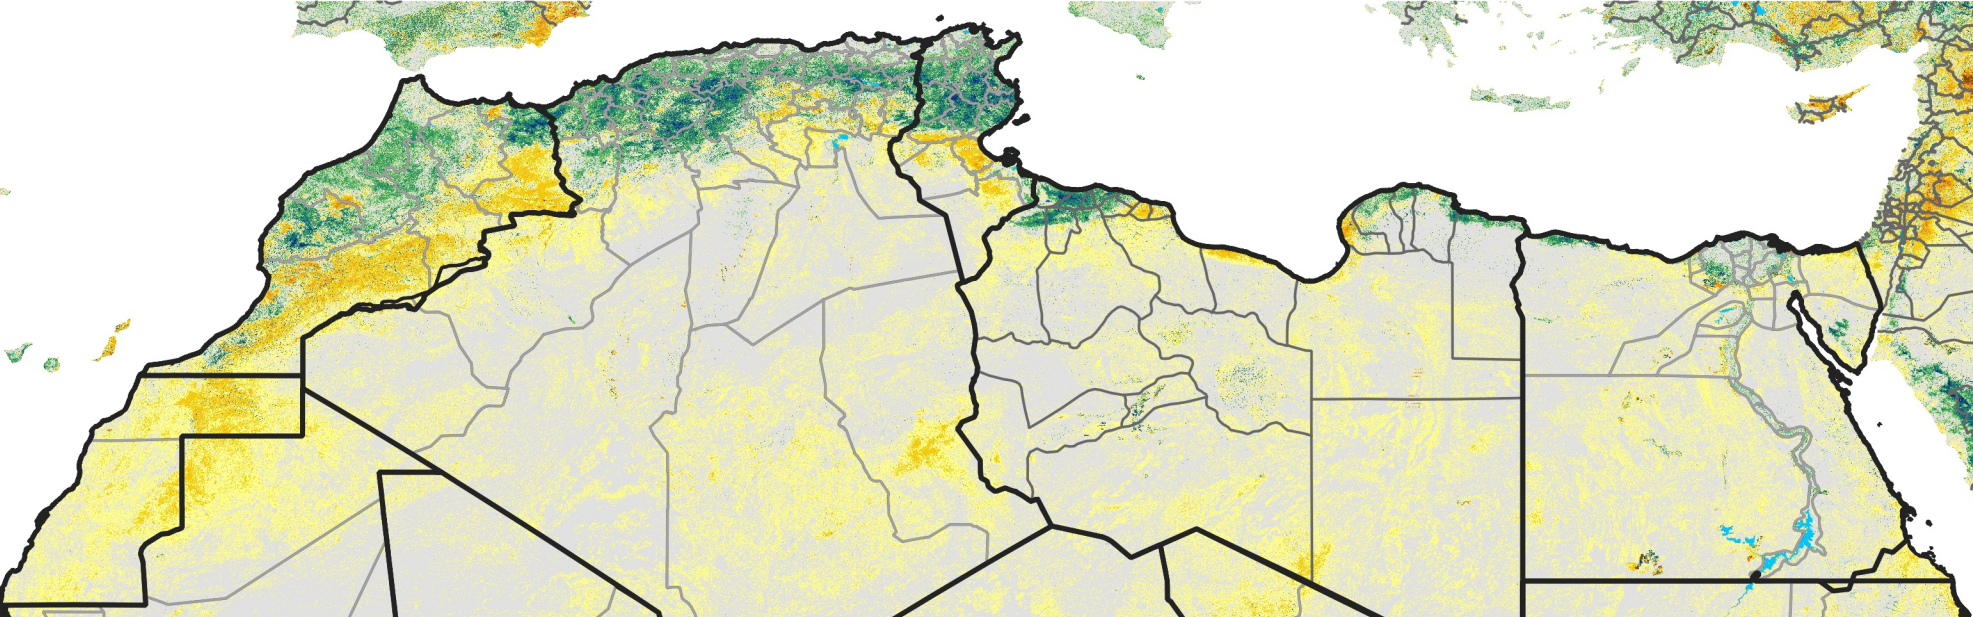

North Africa Percent of Mean NDVI

2014 / mean (2003 - 2022)
Period 09 / March 21 - 31, 2014

Percent of Normal