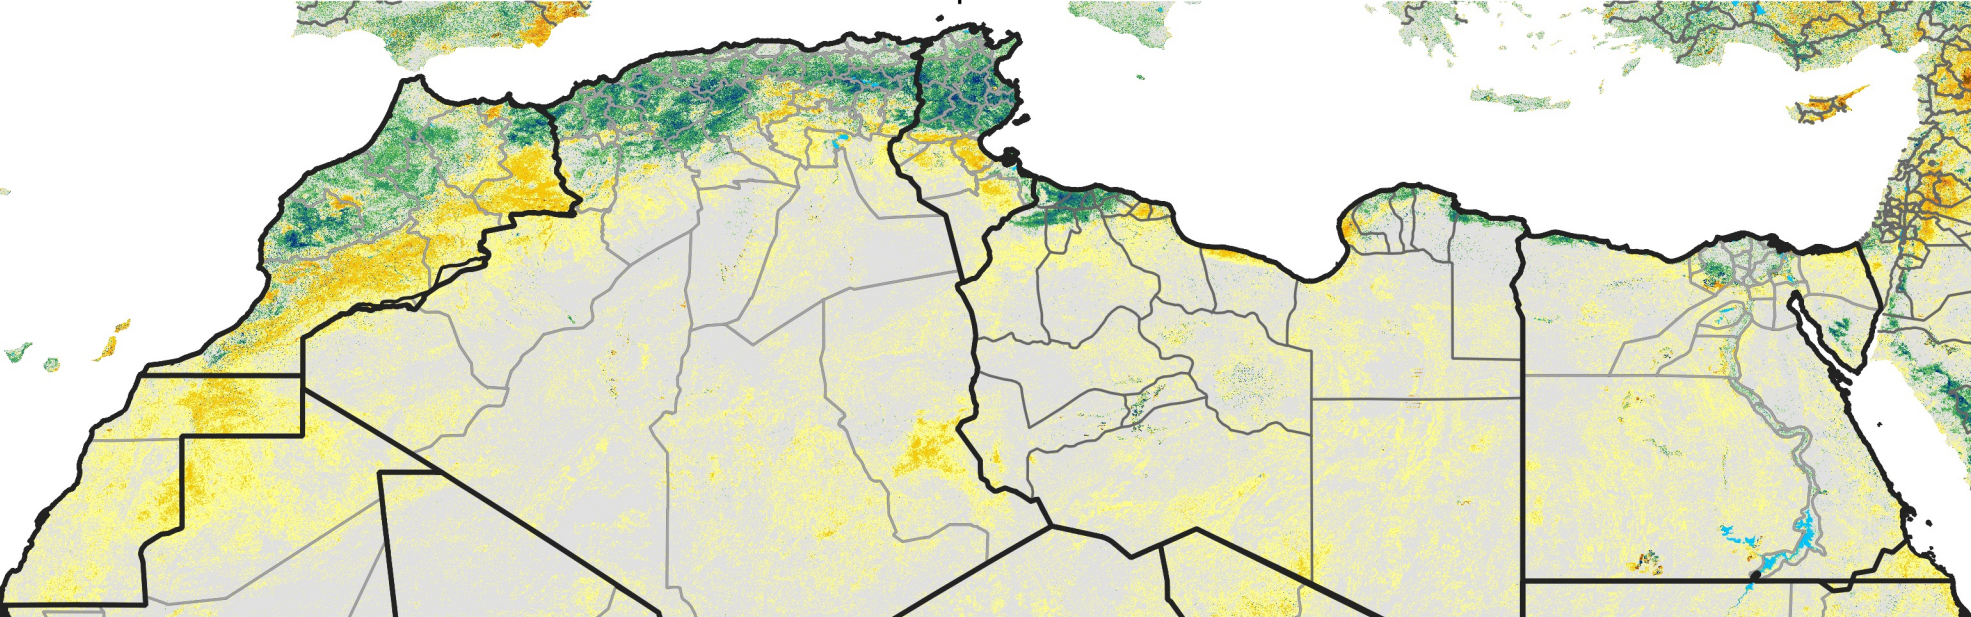

North Africa Percent of Mean NDVI

2014 / mean (2003 - 2022)
Period 10 / April 01 - 10, 2014

Percent of Normal