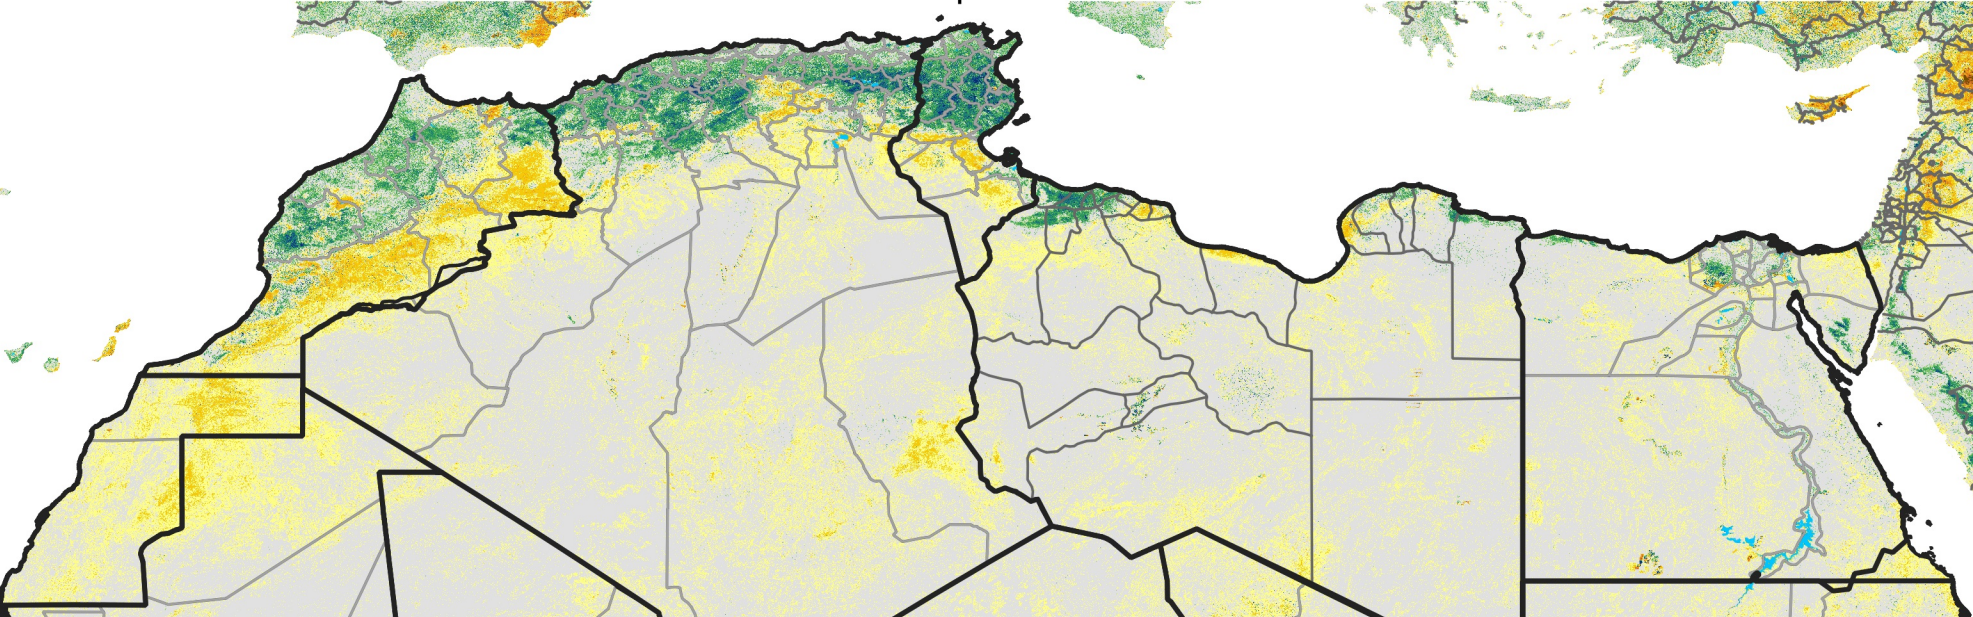

North Africa Percent of Mean NDVI

2014 / mean (2003 - 2022)
Period 11 / April 11 - 20, 2014

Percent of Normal