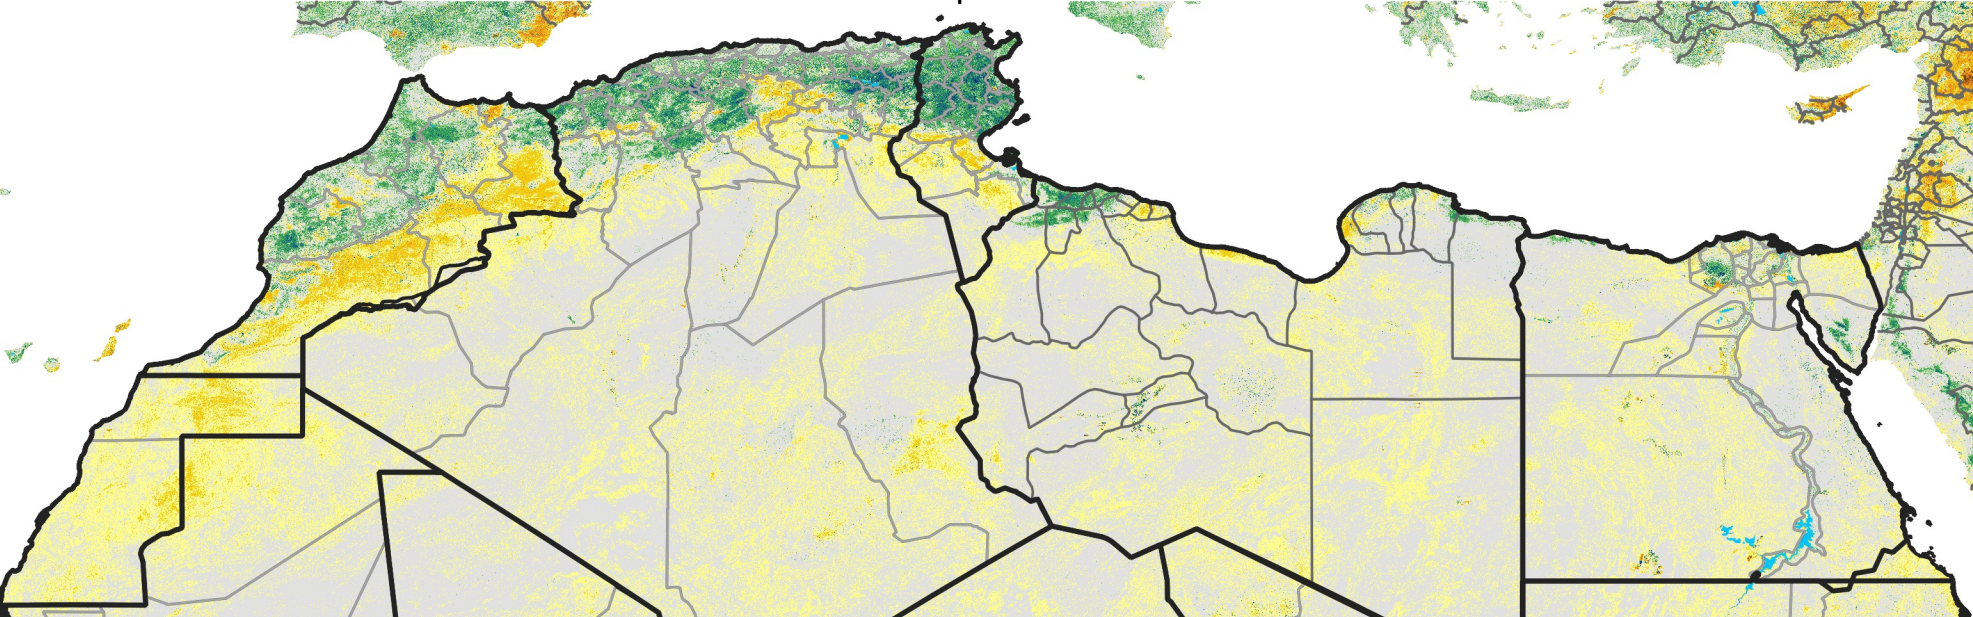

# North Africa Percent of Mean NDVI

2014 / mean (2003 - 2022)  
Period 12 / April 21 - 30, 2014