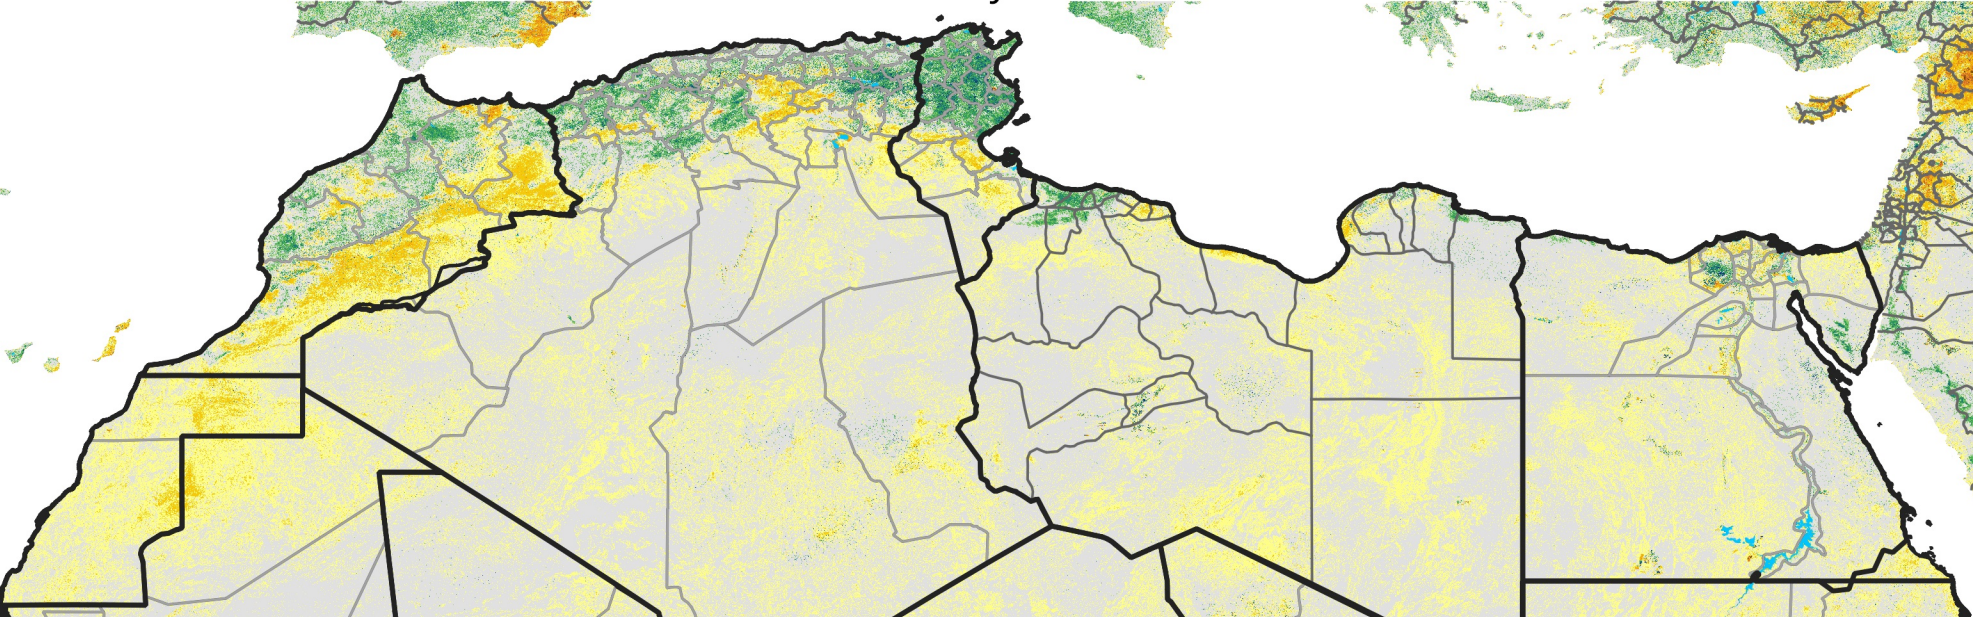

North Africa Percent of Mean NDVI

2014 / mean (2003 - 2022)
Period 13 / May 01 - 10, 2014

Percent of Normal