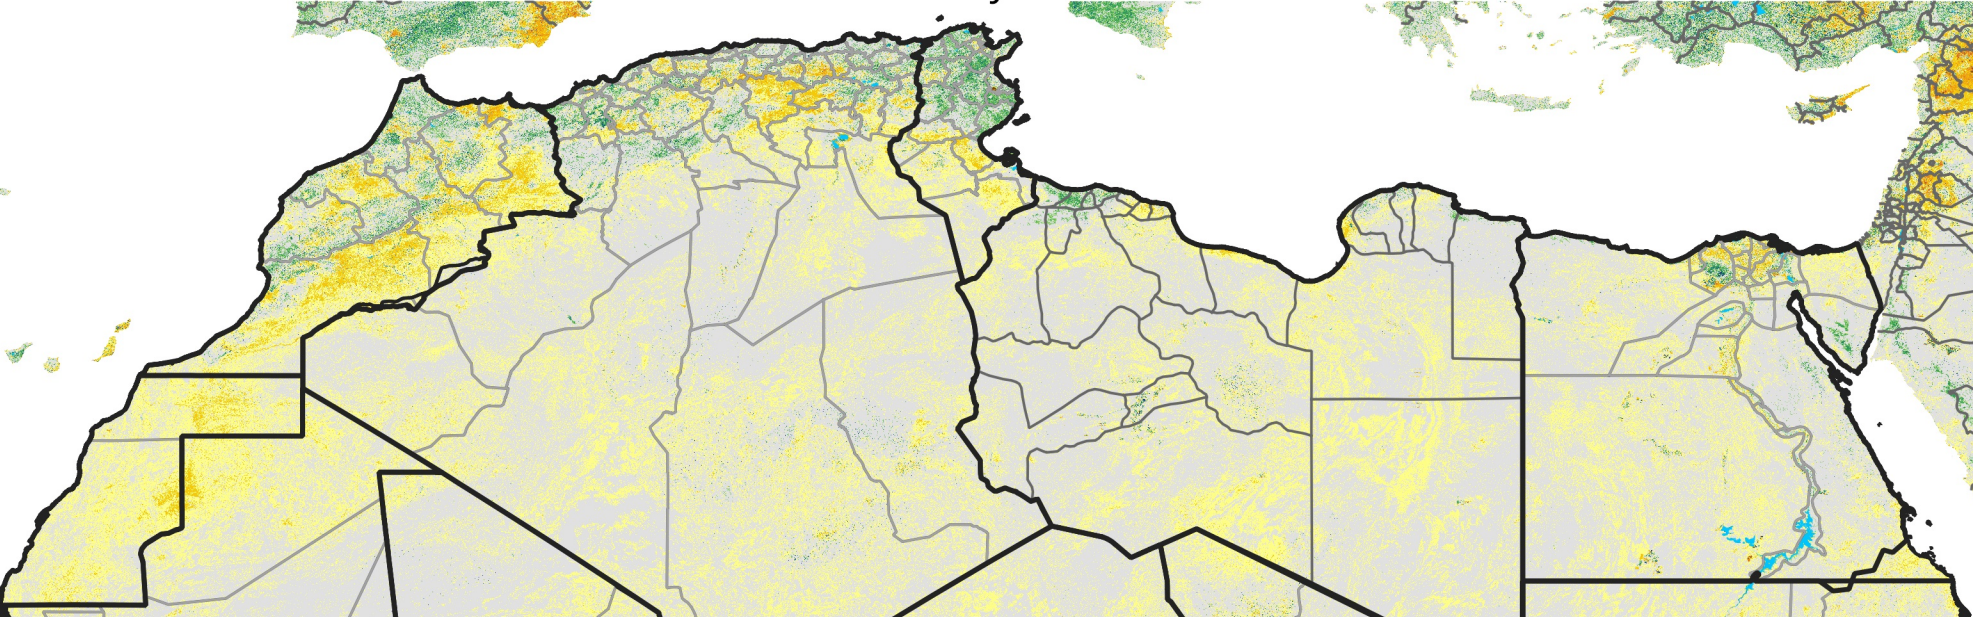

North Africa Percent of Mean NDVI

2014 / mean (2003 - 2022)
Period 15 / May 21 - 31, 2014

Percent of Normal