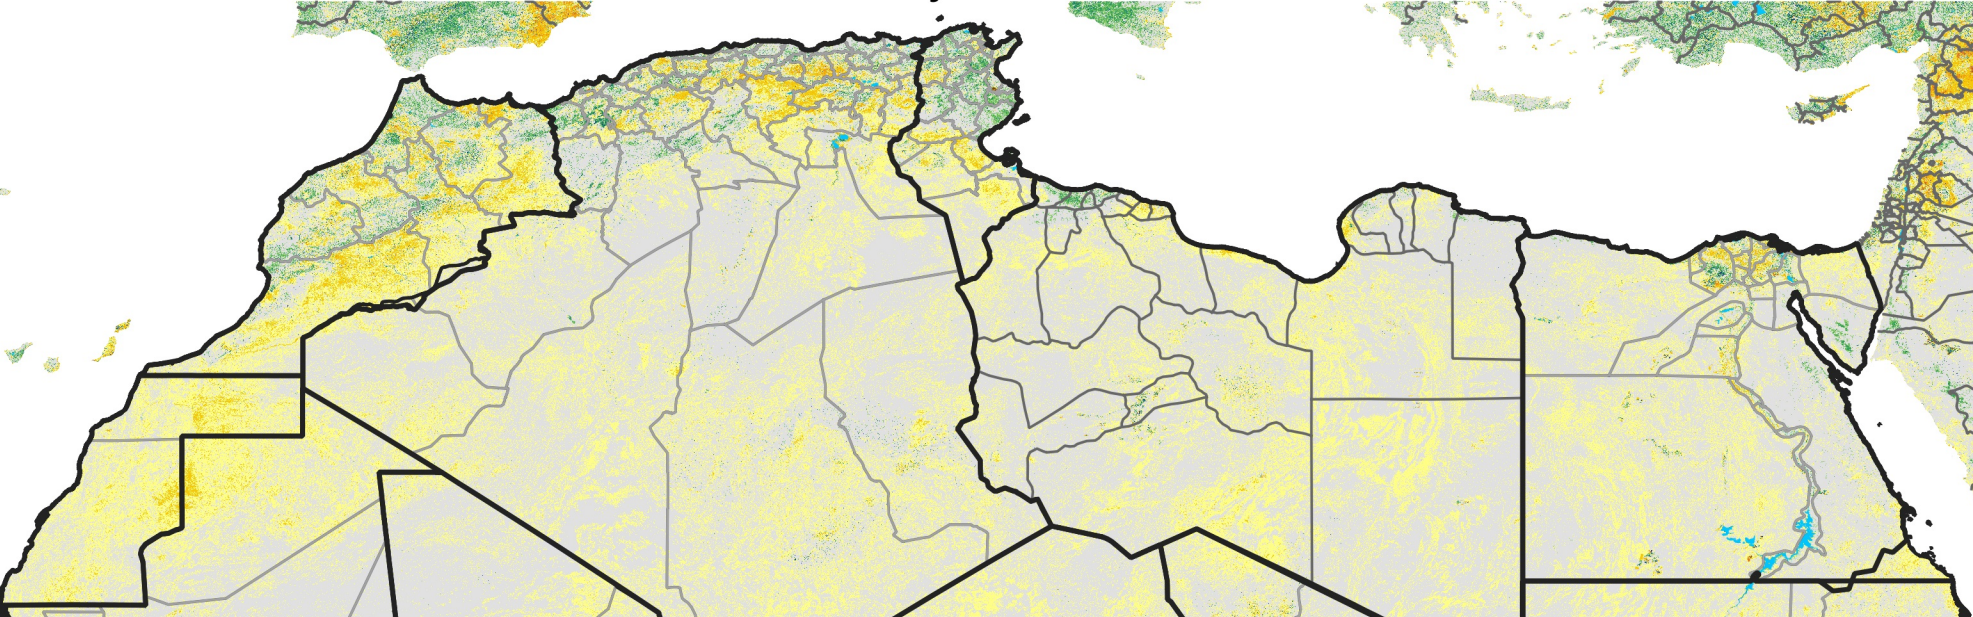

North Africa Percent of Mean NDVI

2014 / mean (2003 - 2022)
Period 16 / June 01 - 10, 2014

Percent of Normal