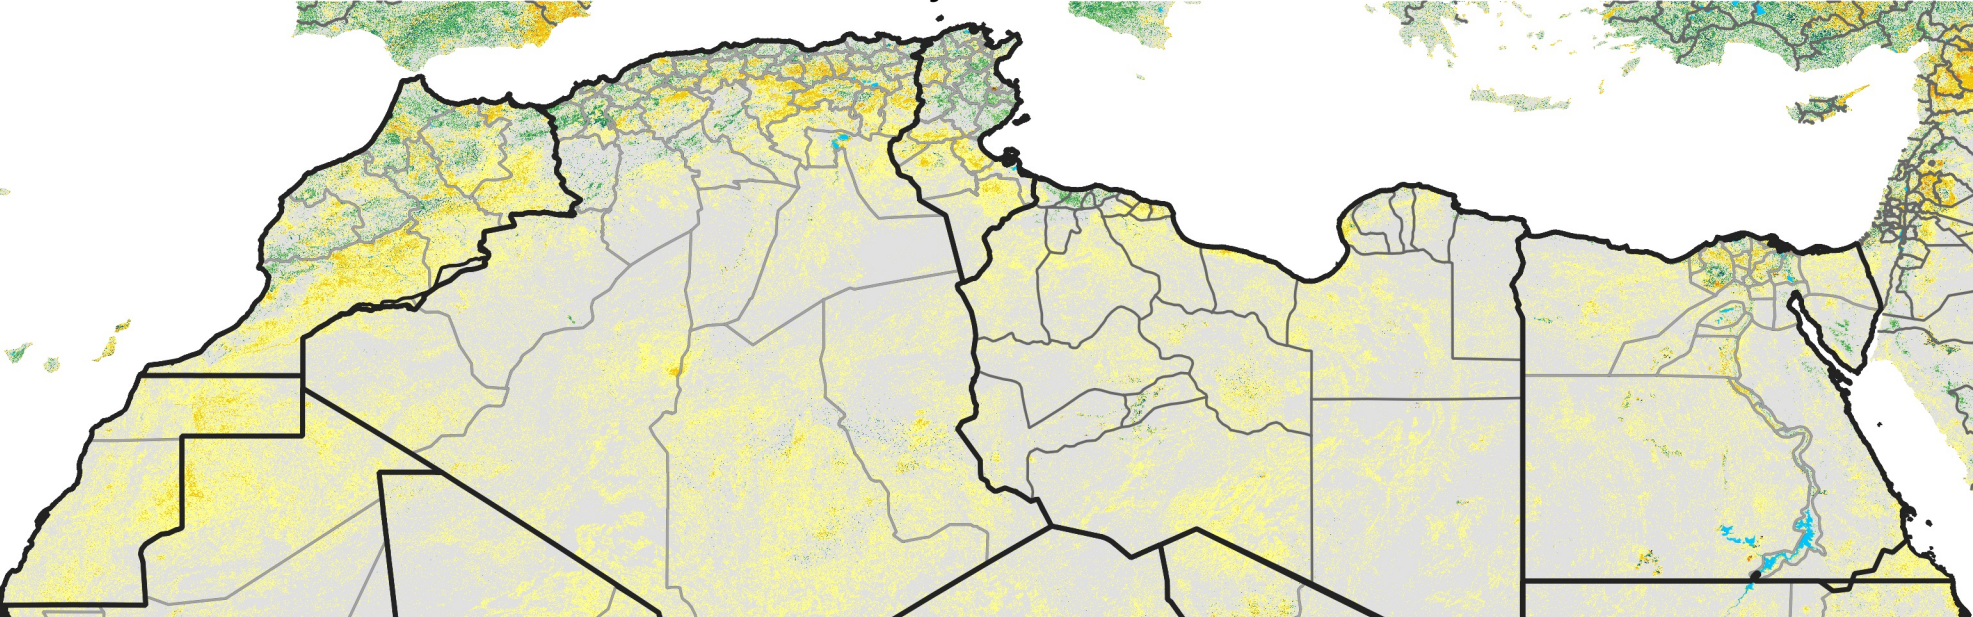

North Africa Percent of Mean NDVI

2014 / mean (2003 - 2022)
Period 17 / June 11 - 20, 2014

Percent of Normal