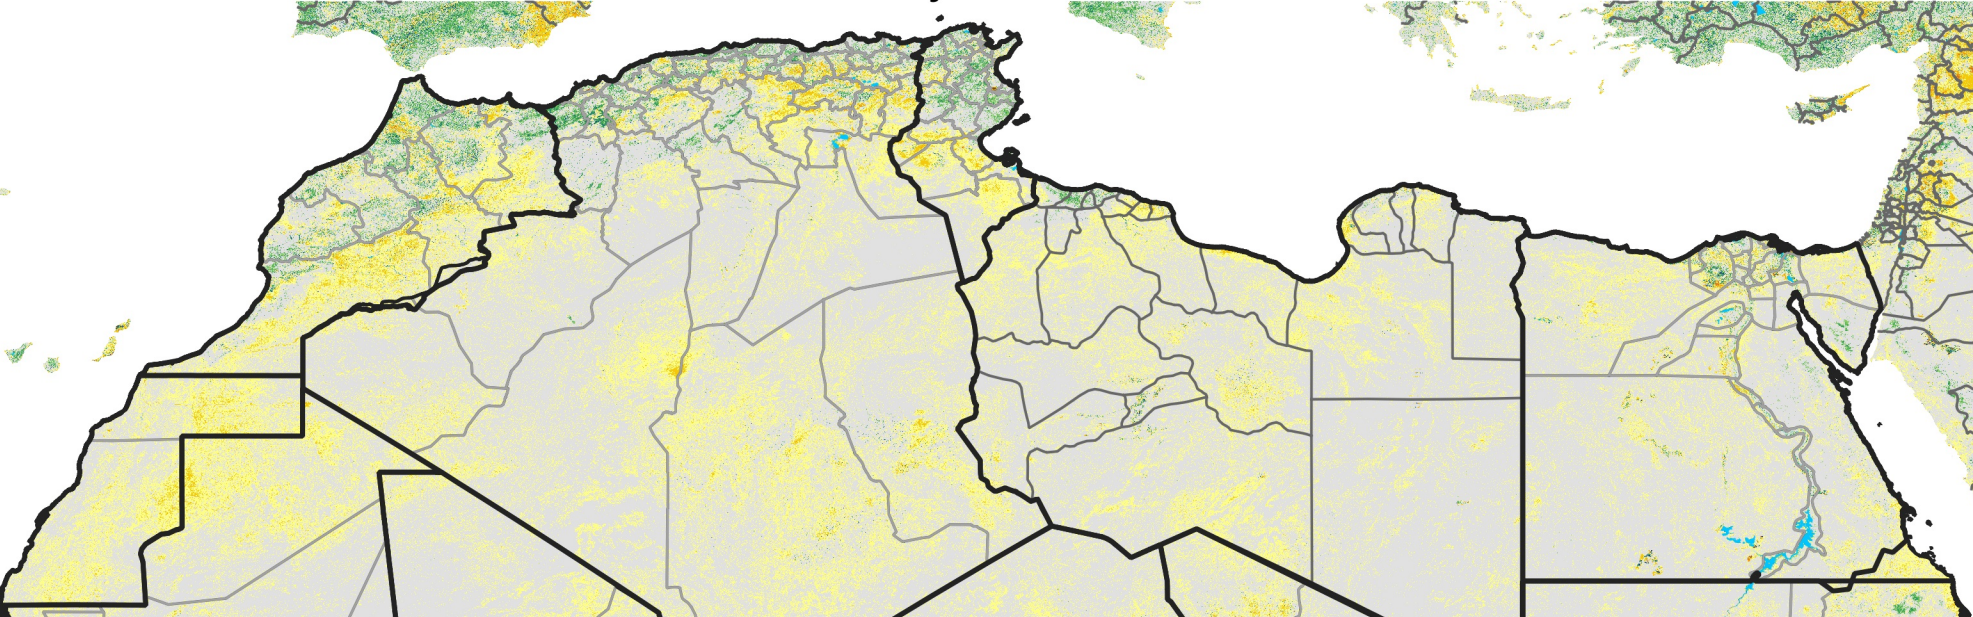

North Africa Percent of Mean NDVI

2014 / mean (2003 - 2022)
Period 18 / June 21 - 30, 2014

Percent of Normal