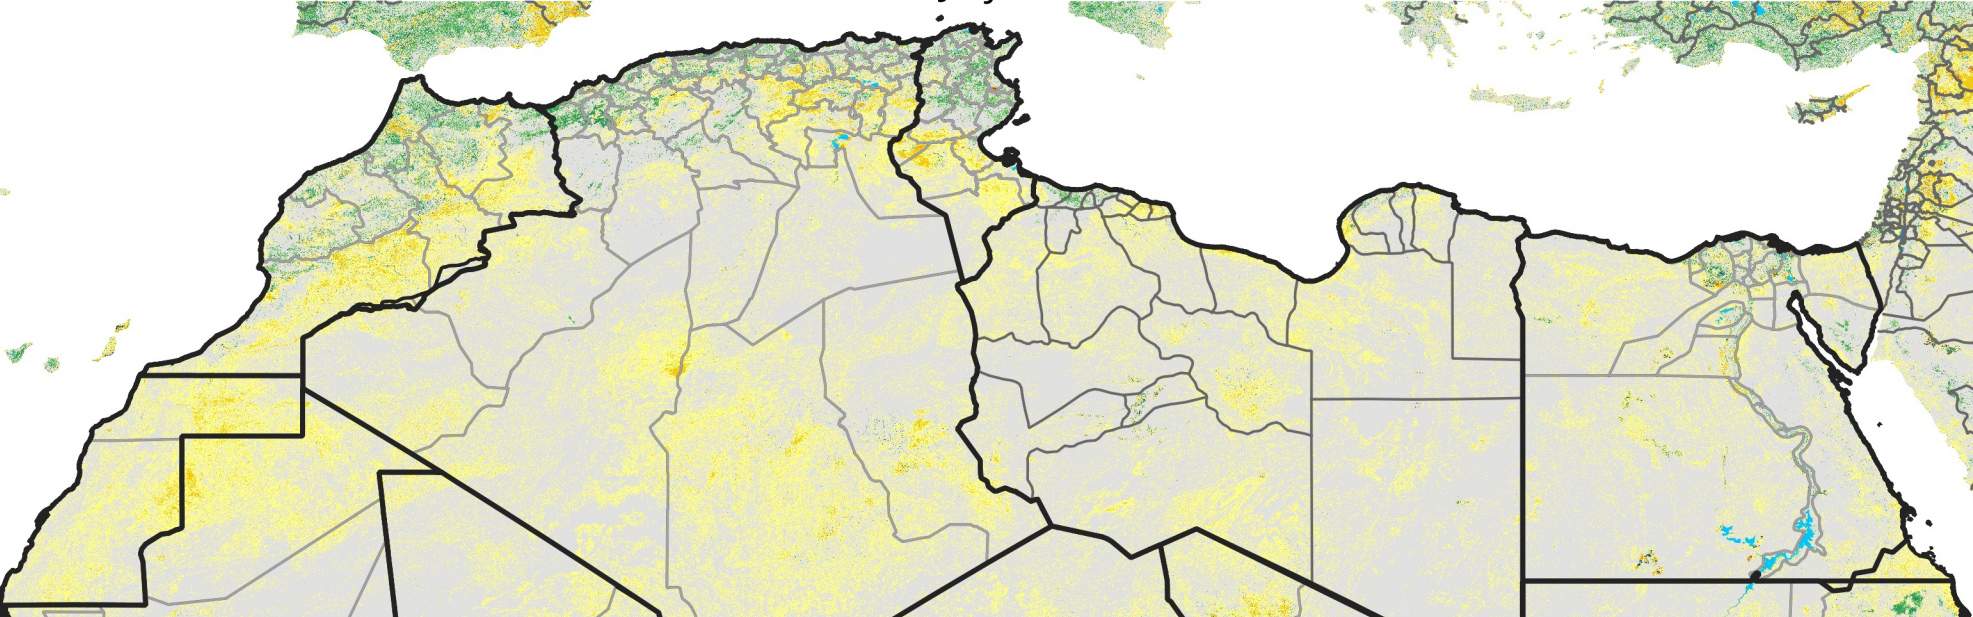

North Africa Percent of Mean NDVI

2014 / mean (2003 - 2022)
Period 19 / July 01 - 10, 2014

Percent of Normal