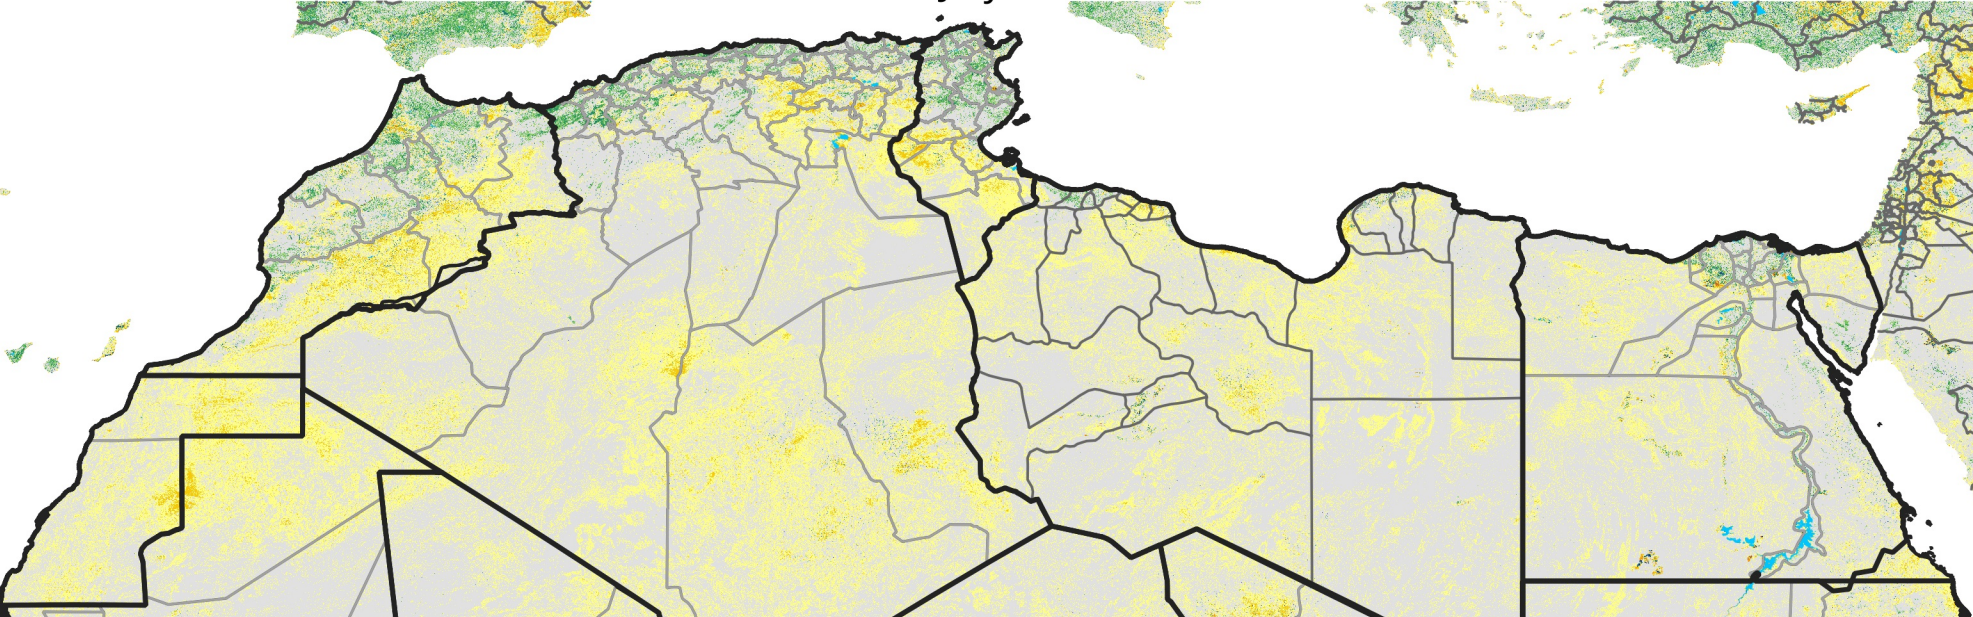

North Africa Percent of Mean NDVI

2014 / mean (2003 - 2022)
Period 20 / July 11 - 20, 2014

Percent of Normal