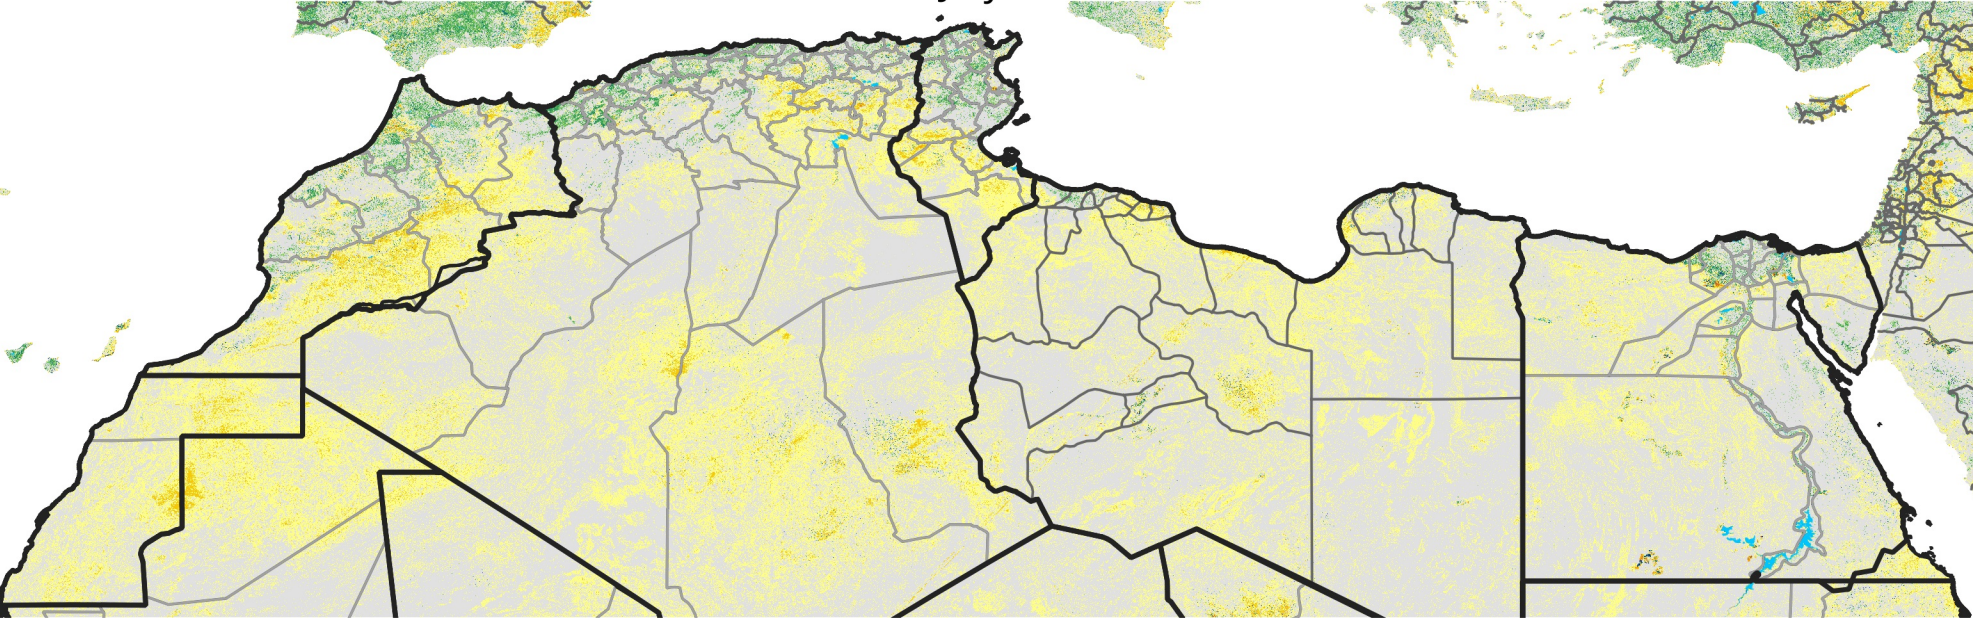

North Africa Percent of Mean NDVI

2014 / mean (2003 - 2022)
Period 21 / July 21 - 31, 2014

Percent of Normal