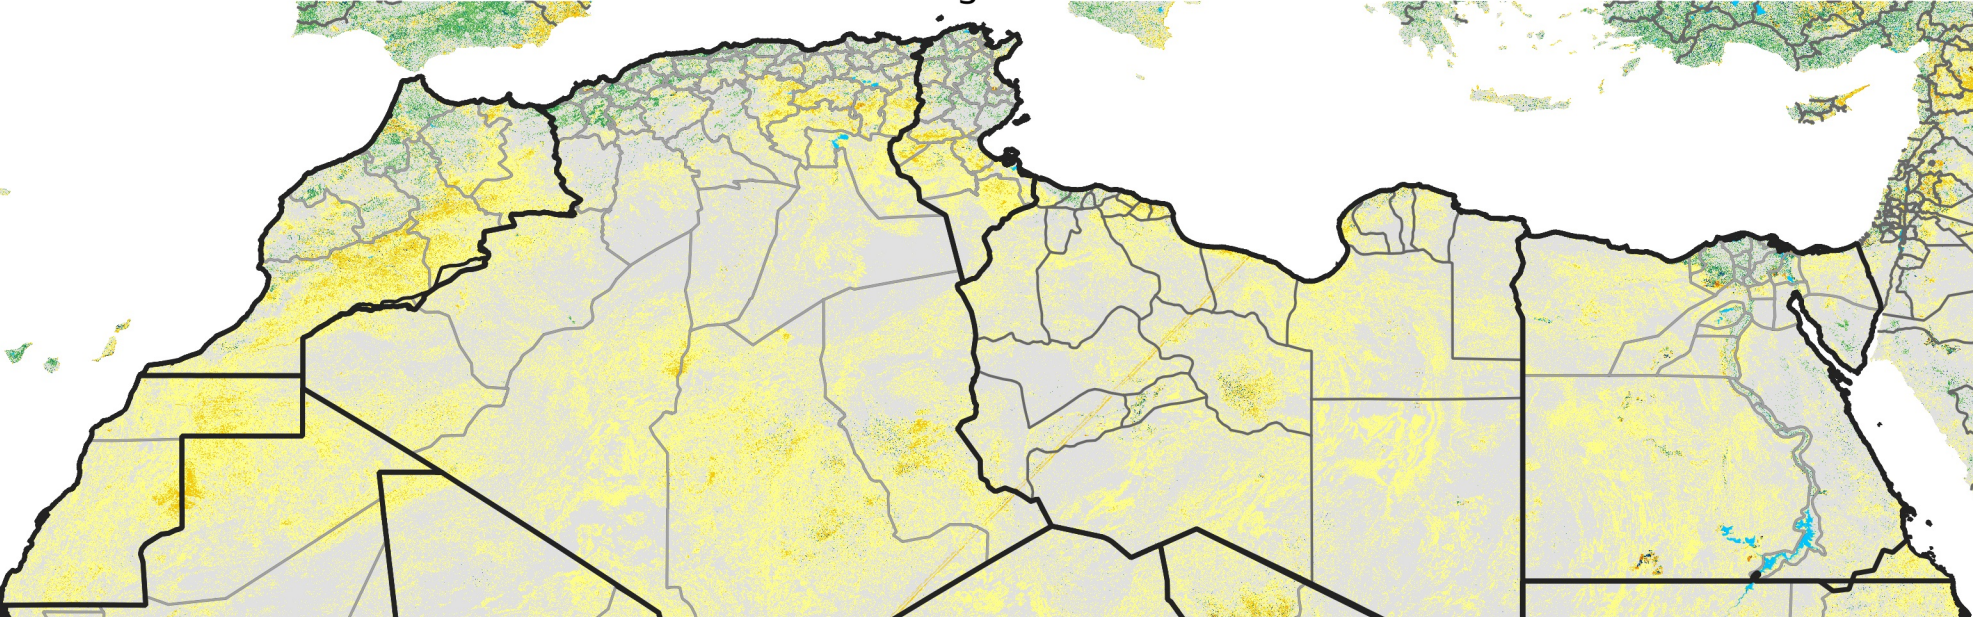

North Africa Percent of Mean NDVI

2014 / mean (2003 - 2022)
Period 22 / August 01 - 10, 2014

Percent of Normal