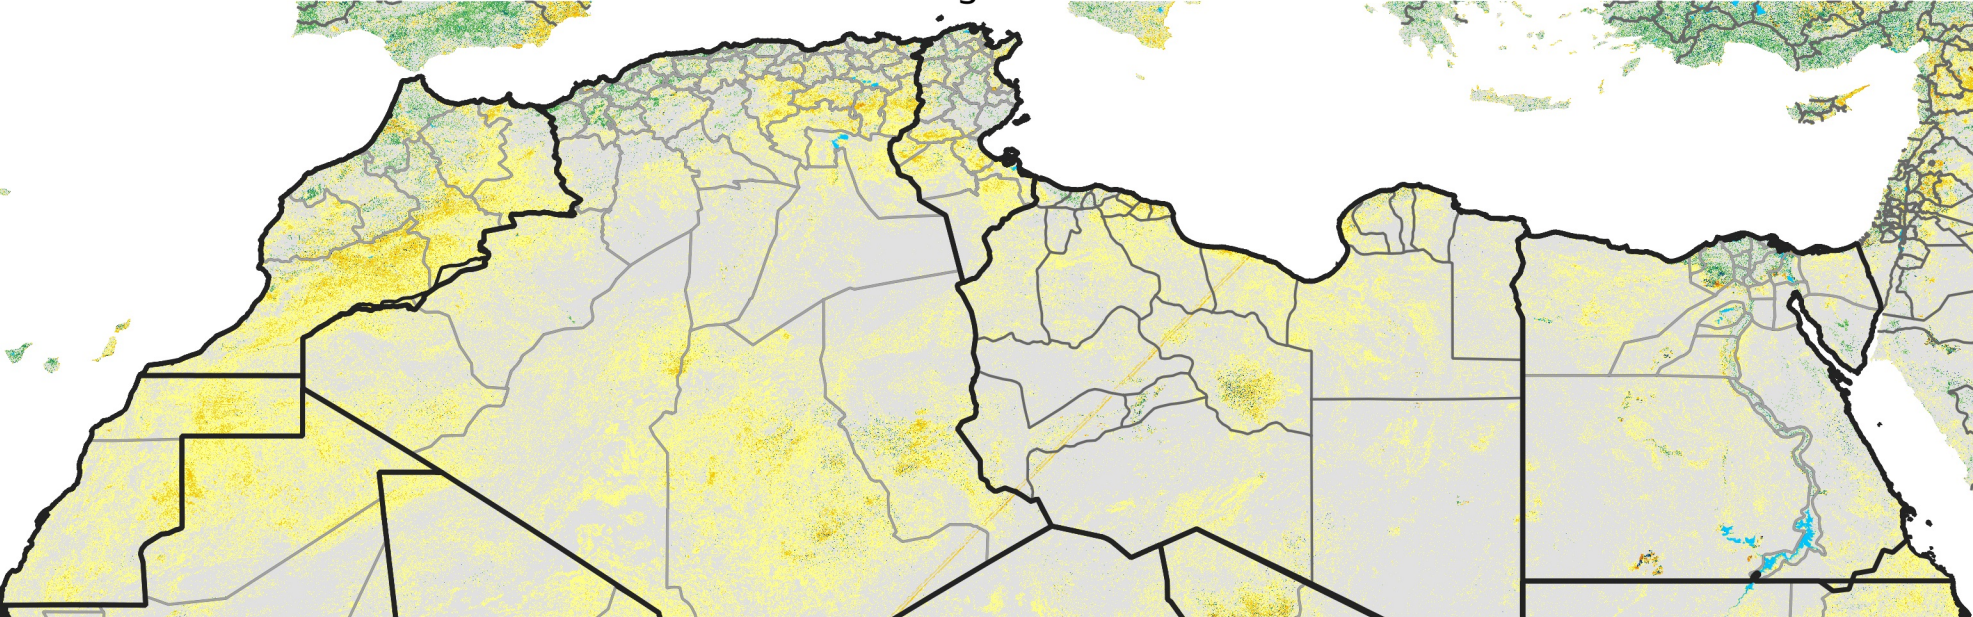

North Africa Percent of Mean NDVI

2014 / mean (2003 - 2022)
Period 23 / August 11 - 20, 2014

Percent of Normal