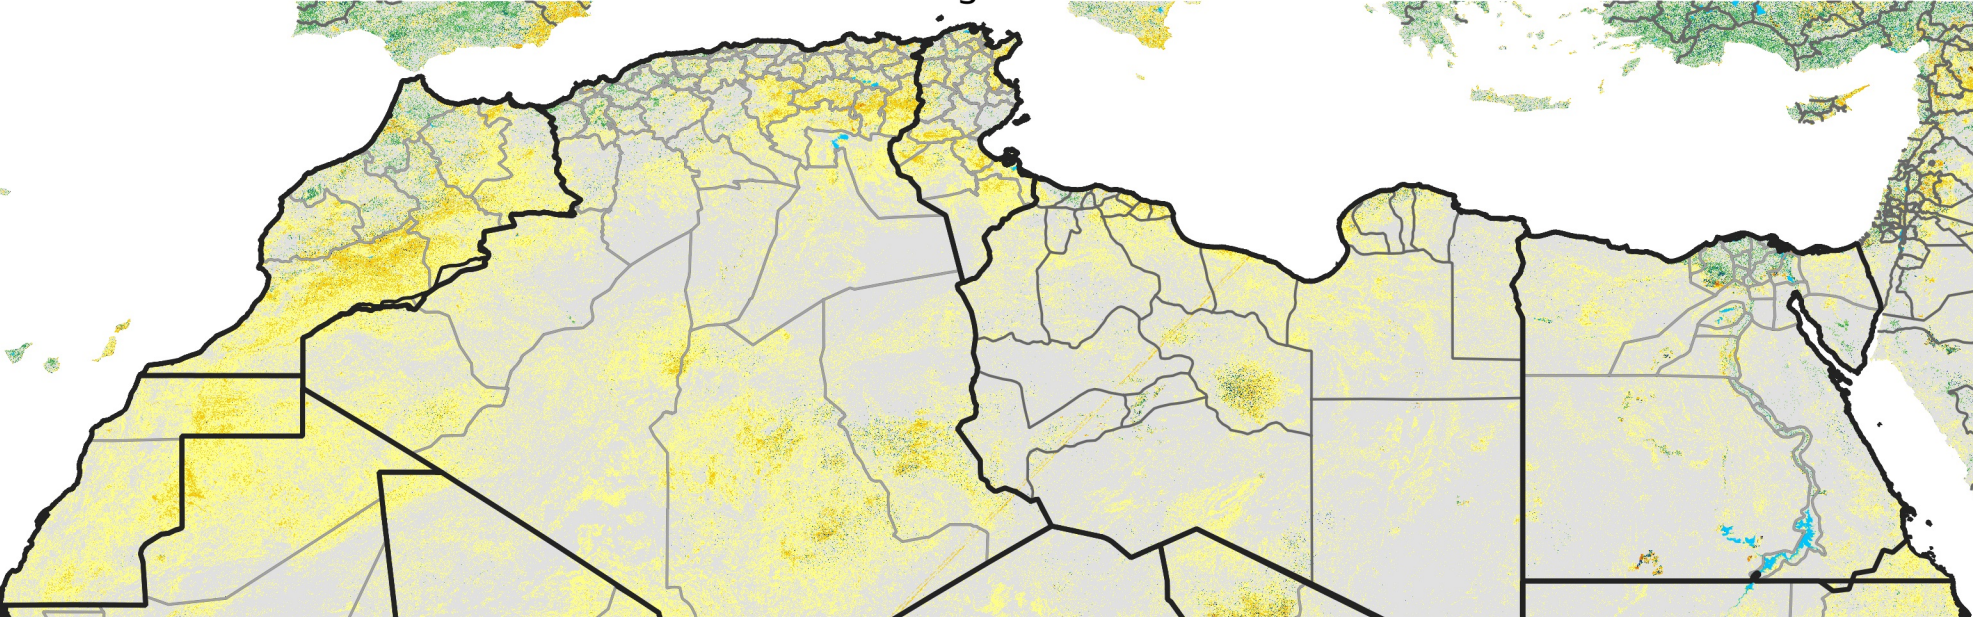

North Africa Percent of Mean NDVI

2014 / mean (2003 - 2022)
Period 24 / August 21 - 31, 2014

Percent of Normal