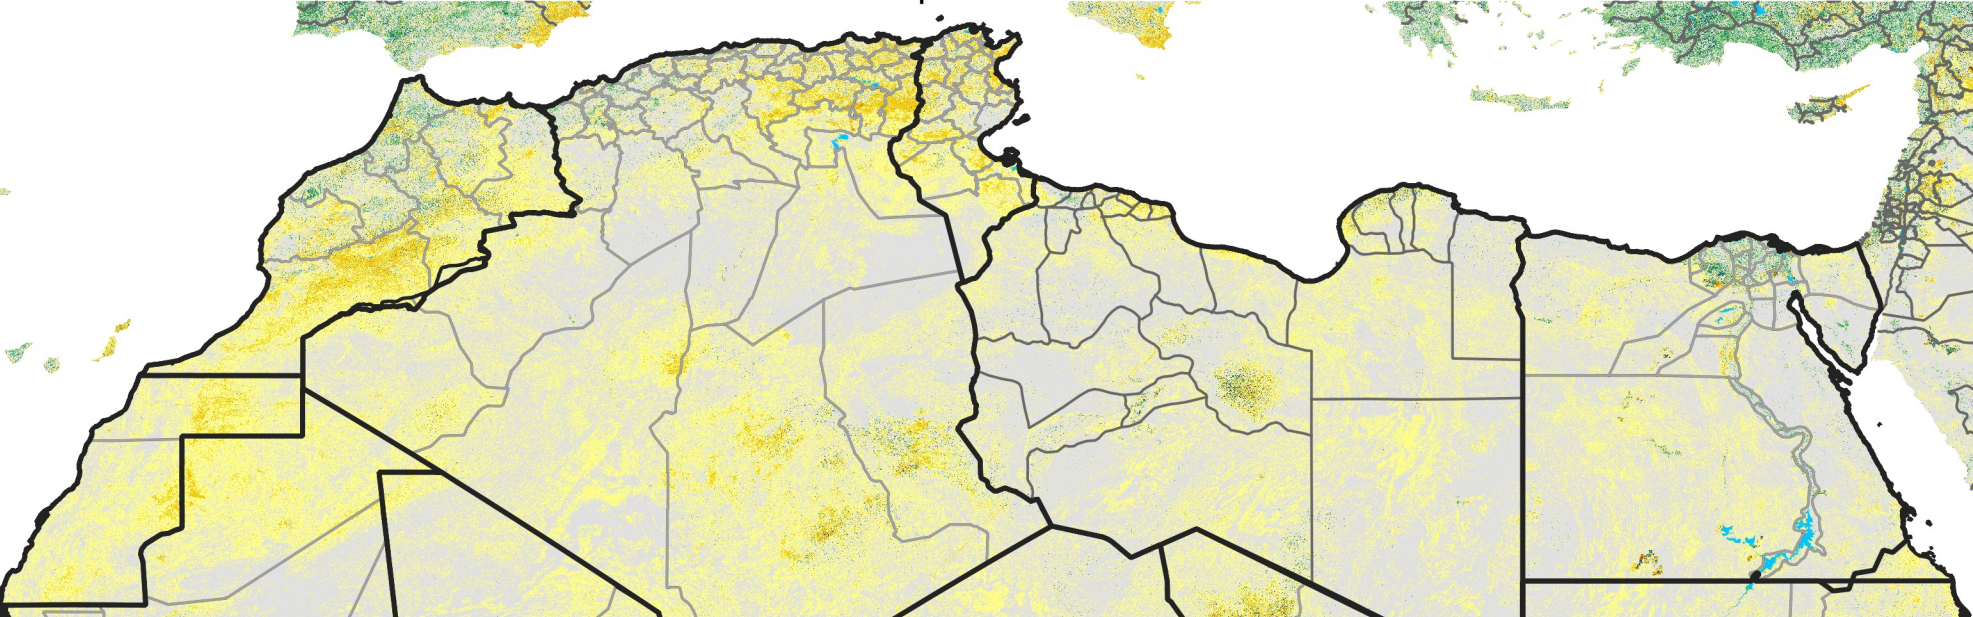

North Africa Percent of Mean NDVI

2014 / mean (2003 - 2022)
Period 25 / September 01 - 10, 2014

Percent of Normal