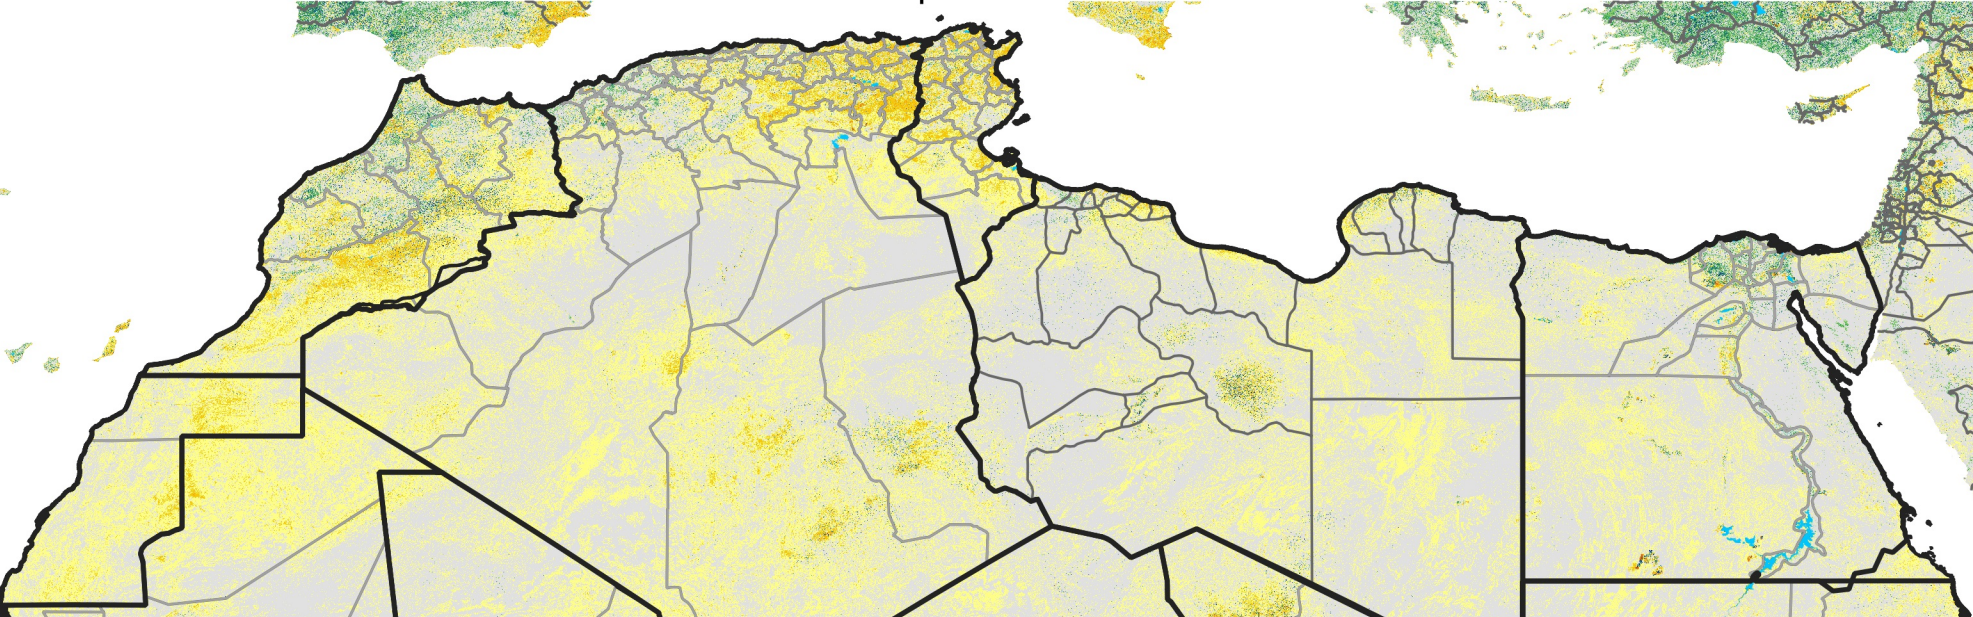

North Africa Percent of Mean NDVI

2014 / mean (2003 - 2022)
Period 26 / September 11 - 20, 2014

Percent of Normal