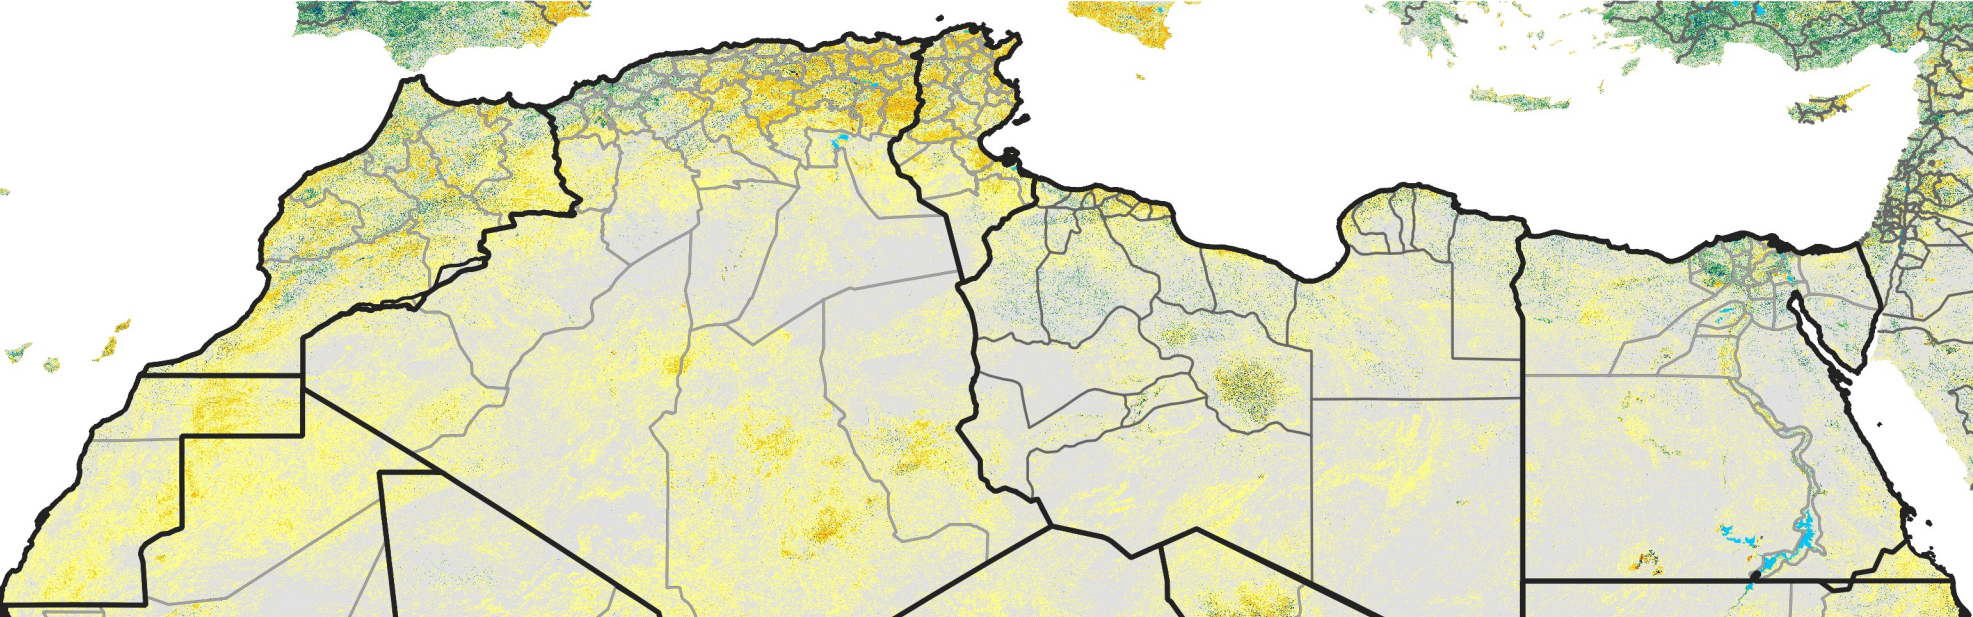

North Africa Percent of Mean NDVI

2014 / mean (2003 - 2022)
Period 28 / October 01 - 10, 2014

Percent of Normal