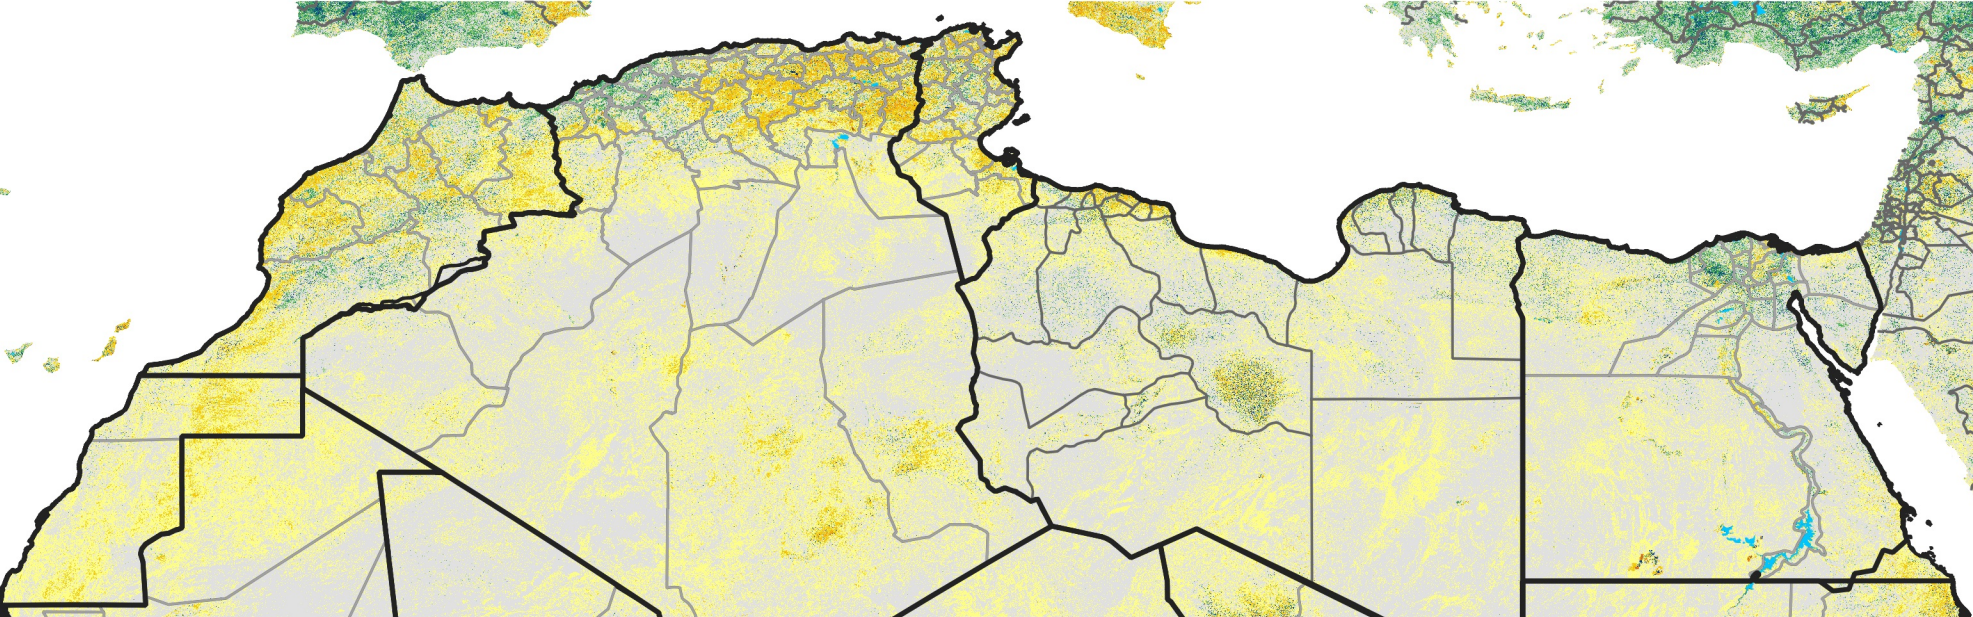

North Africa Percent of Mean NDVI

2014 / mean (2003 - 2022)
Period 29 / October 11 - 20, 2014

Percent of Normal