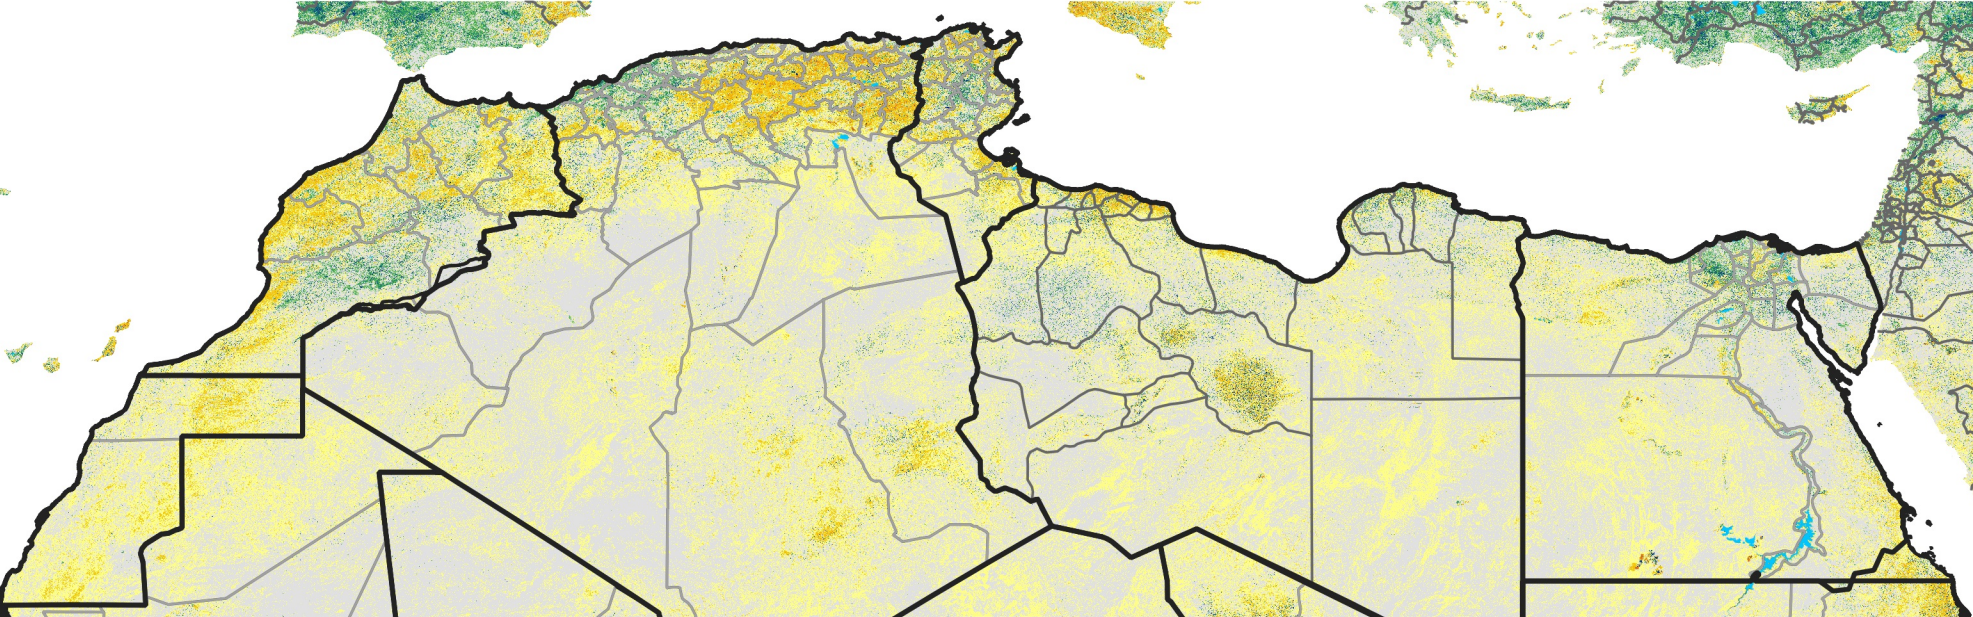

North Africa Percent of Mean NDVI

2014 / mean (2003 - 2022)
Period 30 / October 21 - 31, 2014

Percent of Normal