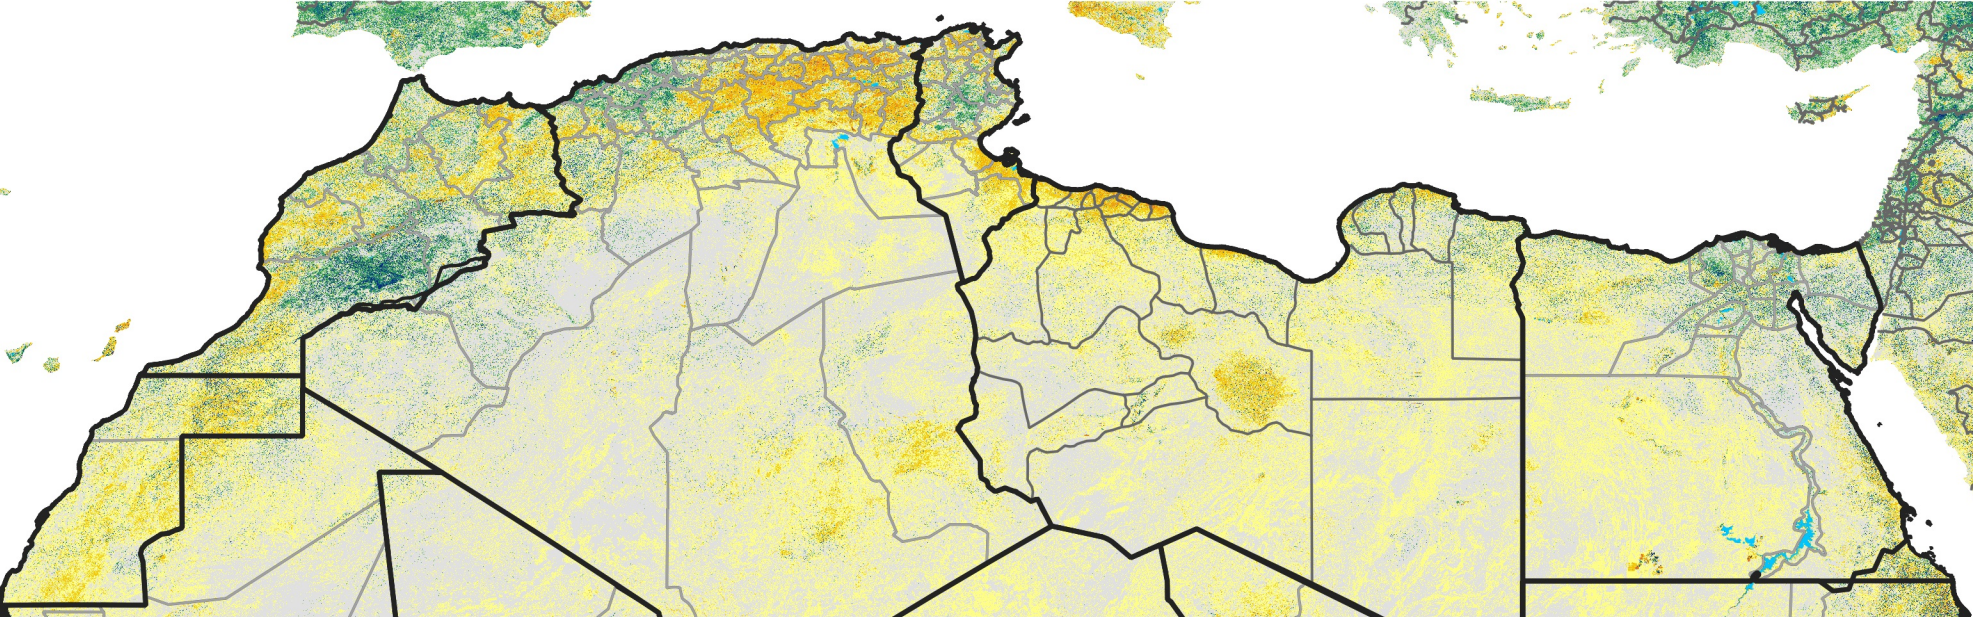

North Africa Percent of Mean NDVI

2014 / mean (2003 - 2022)
Period 32 / November 11 - 20, 2014

Percent of Normal