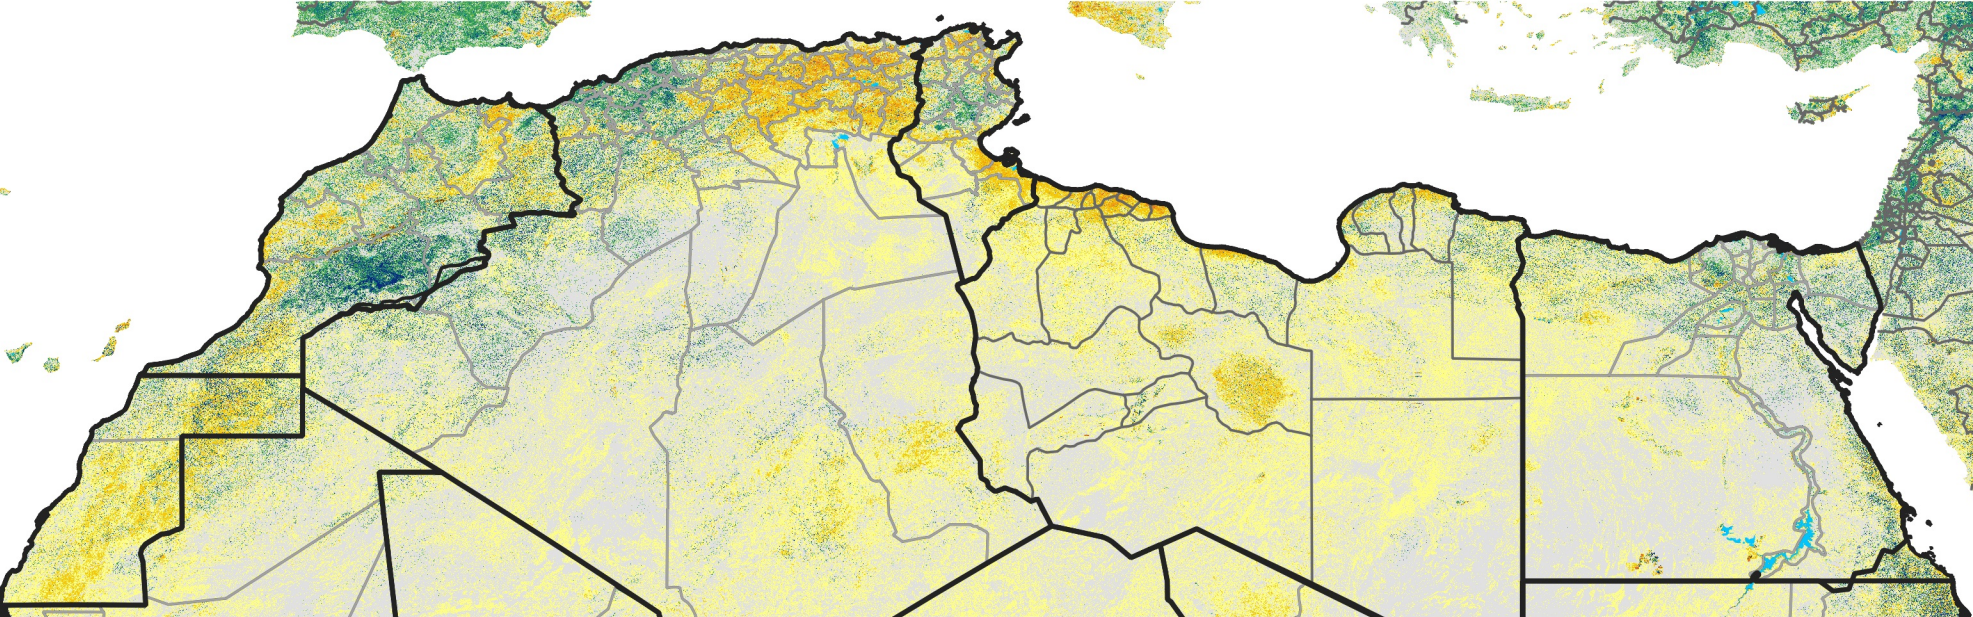

# North Africa Percent of Mean NDVI

2014 / mean (2003 - 2022)  
Period 33 / November 21 - 30, 2014