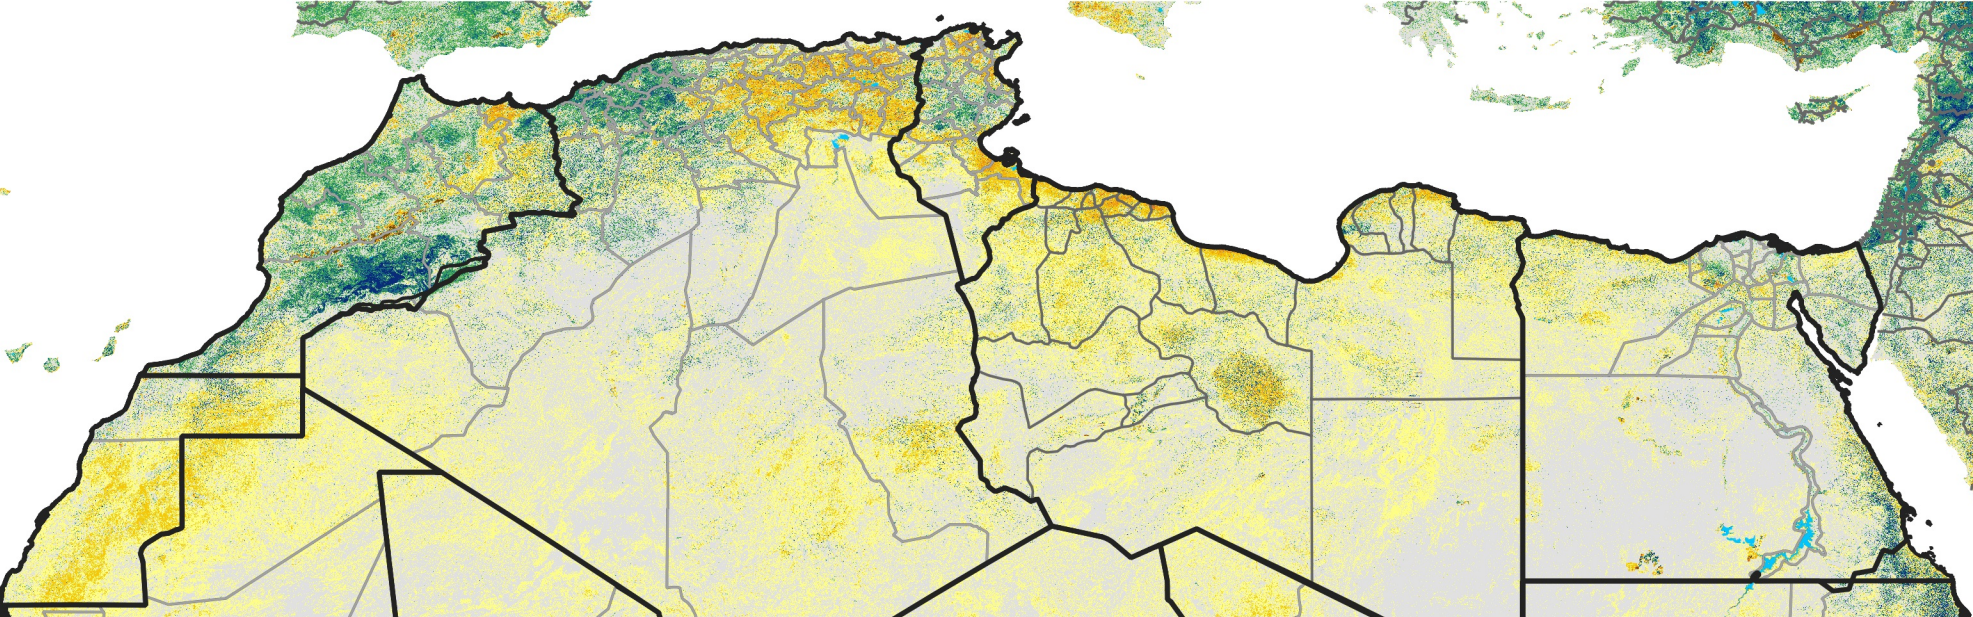

North Africa Percent of Mean NDVI

2014 / mean (2003 - 2022)

Period 35 / December 11 - 20, 2014

Percent of Normal