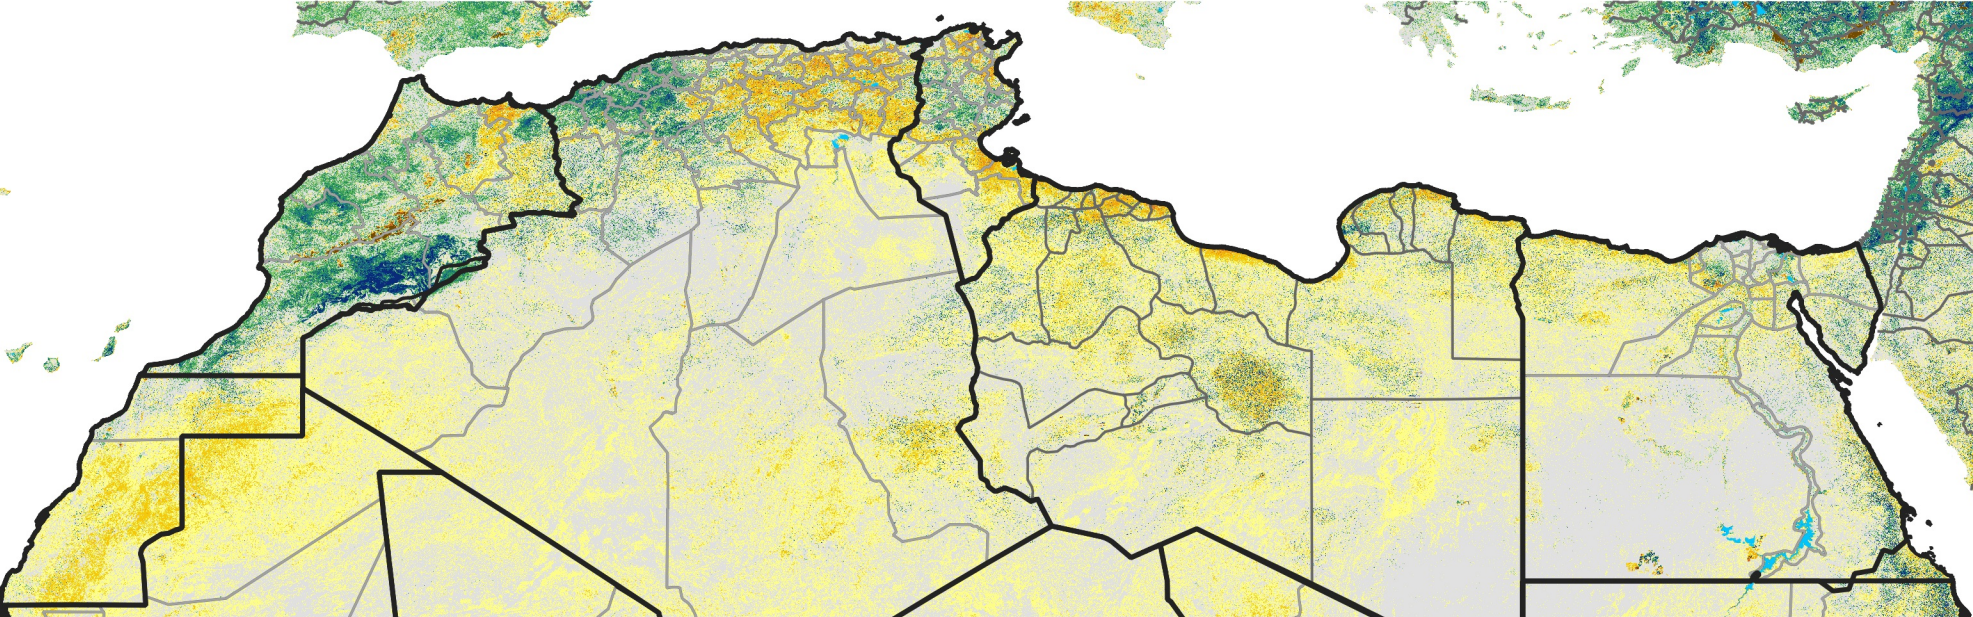

North Africa Percent of Mean NDVI

2014 / mean (2003 - 2022)
Period 36 / December 21 - 31, 2014

Percent of Normal