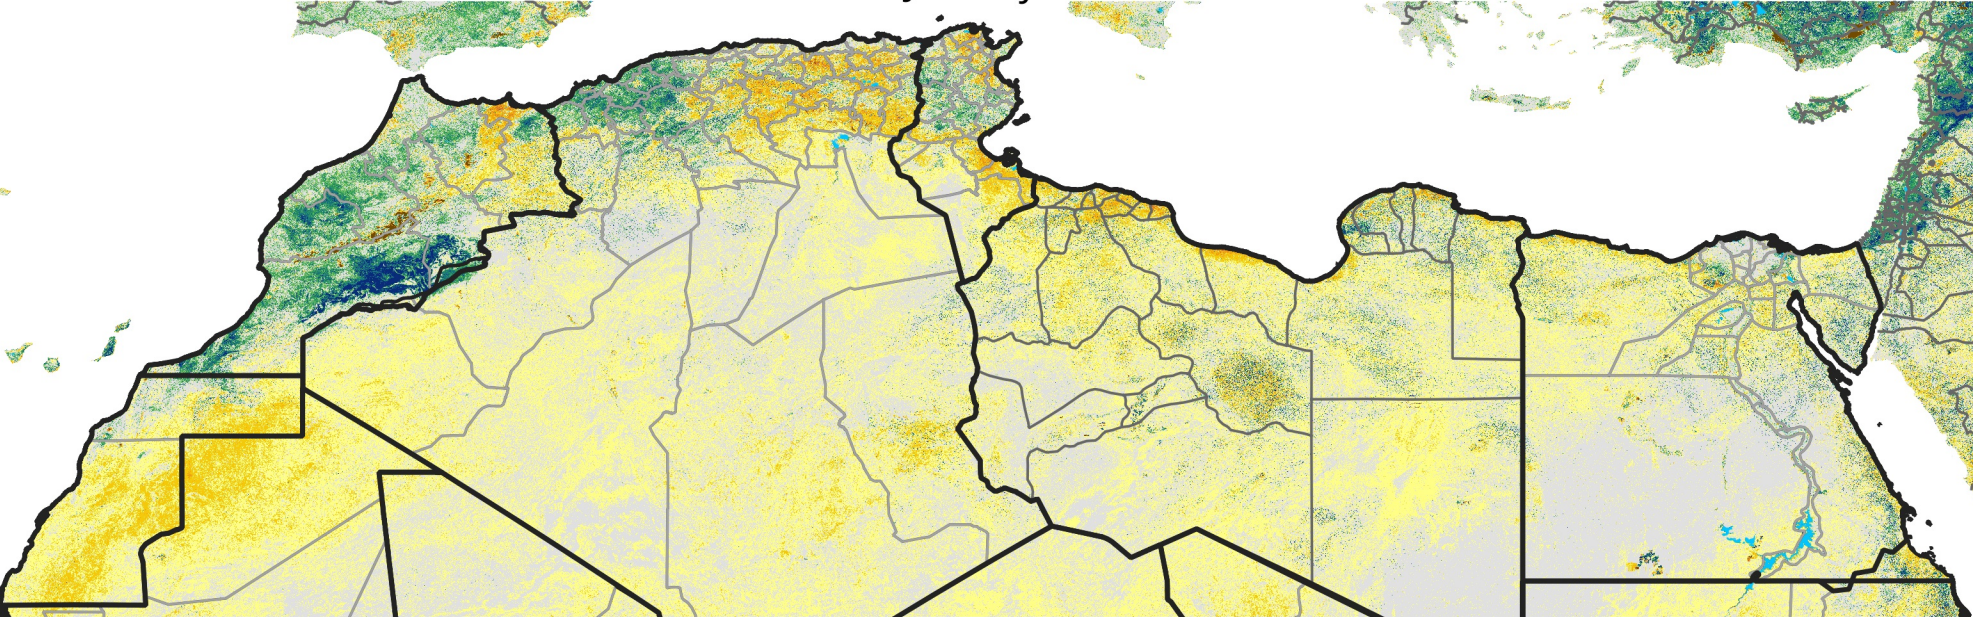

North Africa Percent of Mean NDVI

2015 / mean (2003 - 2022)
Period 01 / January 01 - 10, 2015

Percent of Normal