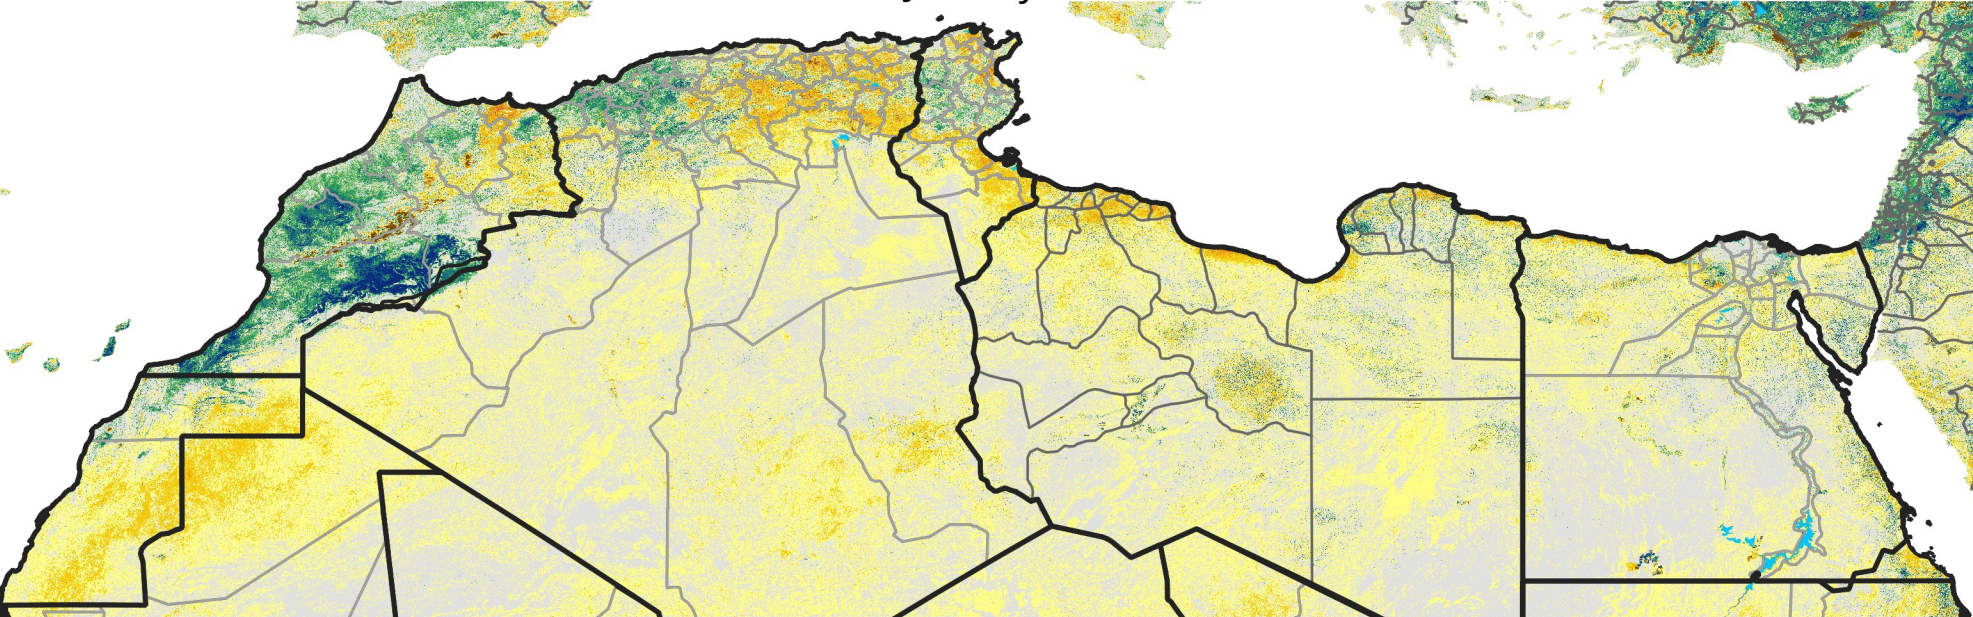

North Africa Percent of Mean NDVI

2015 / mean (2003 - 2022)
Period 02 / January 11 - 20, 2015

Percent of Normal