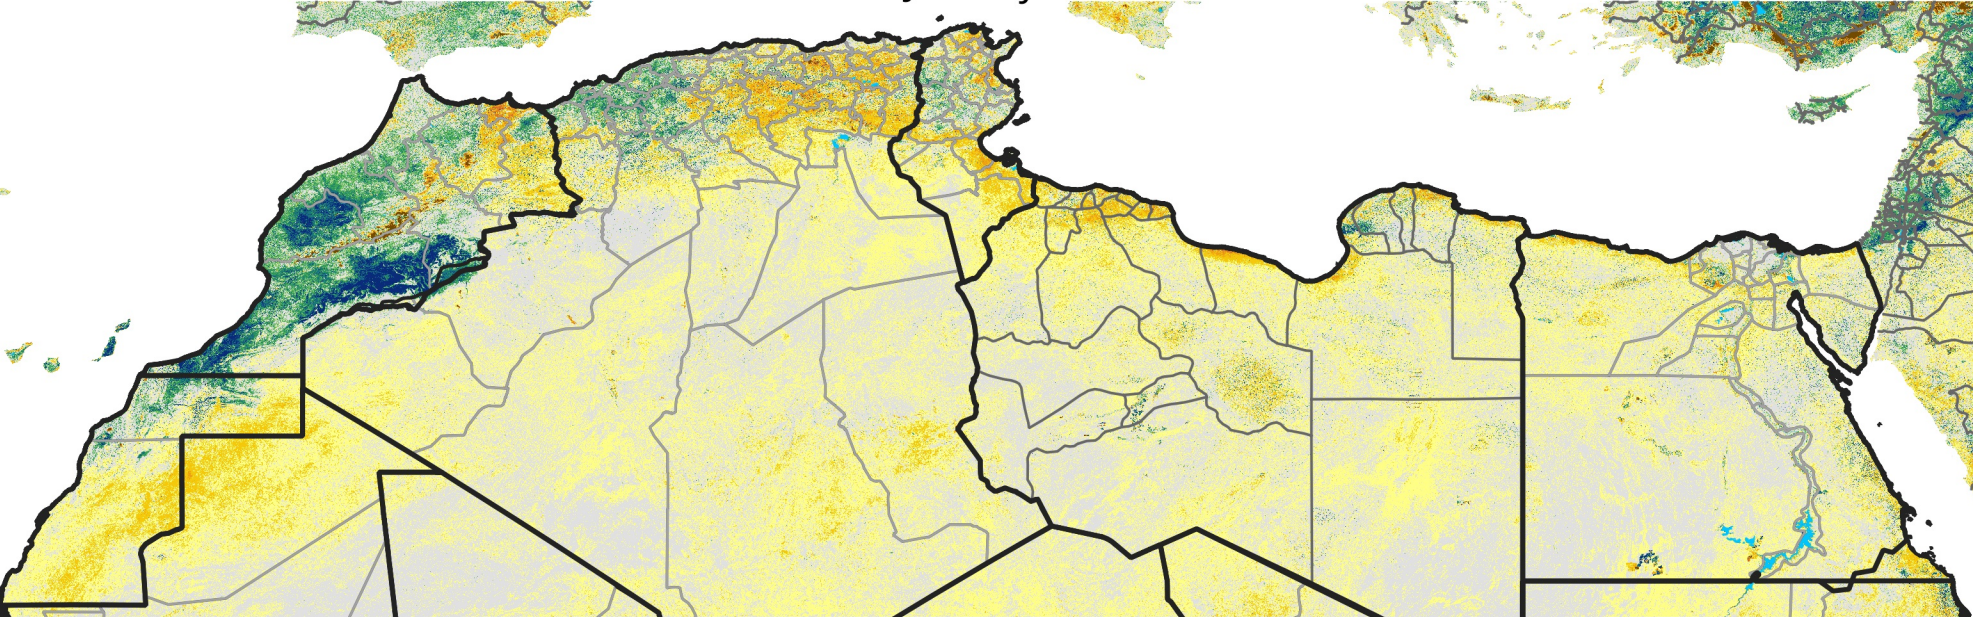

North Africa Percent of Mean NDVI

2015 / mean (2003 - 2022)
Period 03 / January 21 - 31, 2015

Percent of Normal