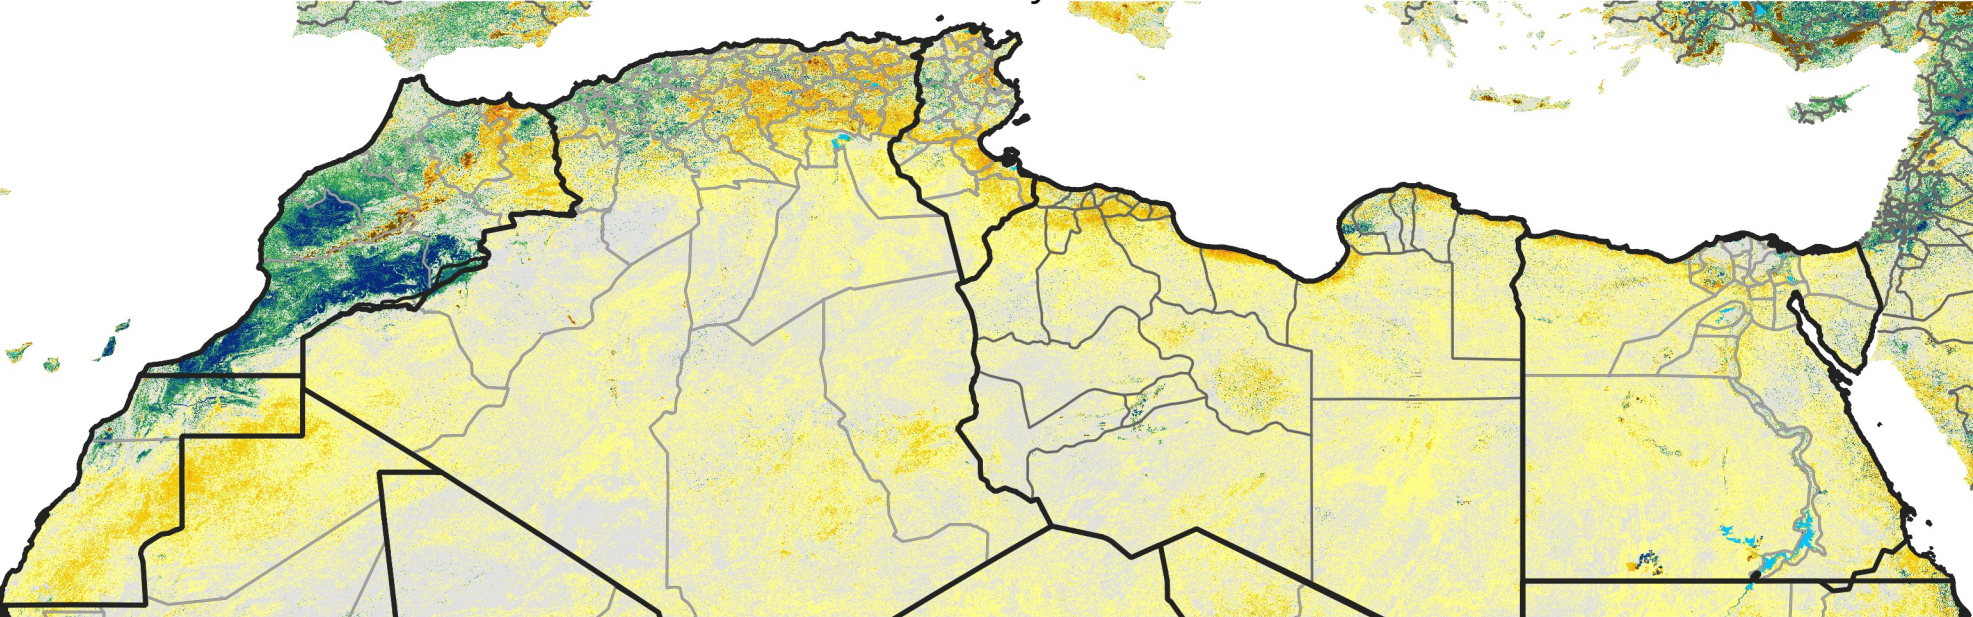

North Africa Percent of Mean NDVI

2015 / mean (2003 - 2022)
Period 04 / February 01 - 10, 2015

Percent of Normal