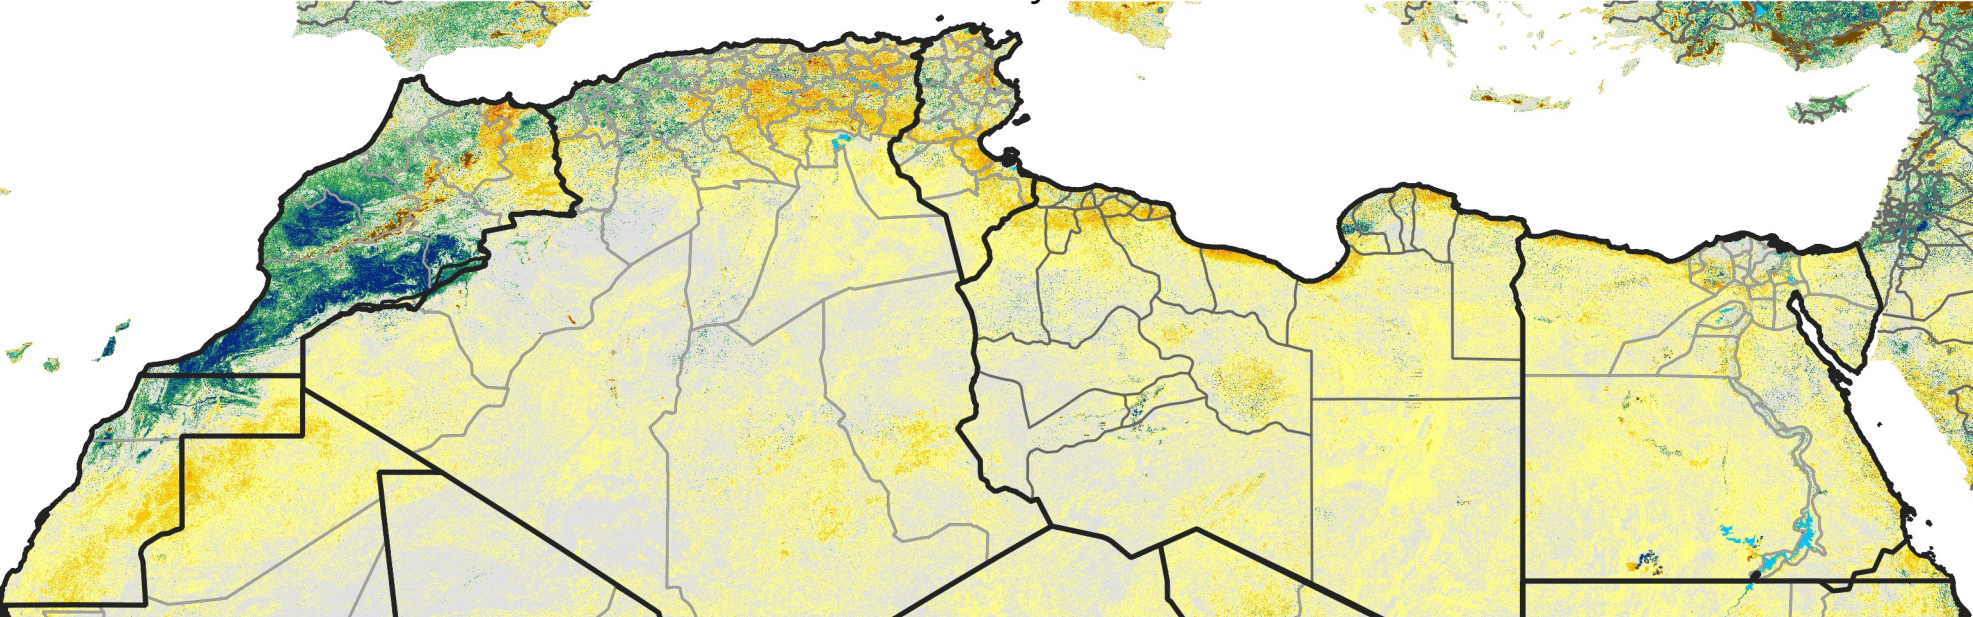

North Africa Percent of Mean NDVI

2015 / mean (2003 - 2022)
Period 05 / February 11 - 20, 2015

Percent of Normal