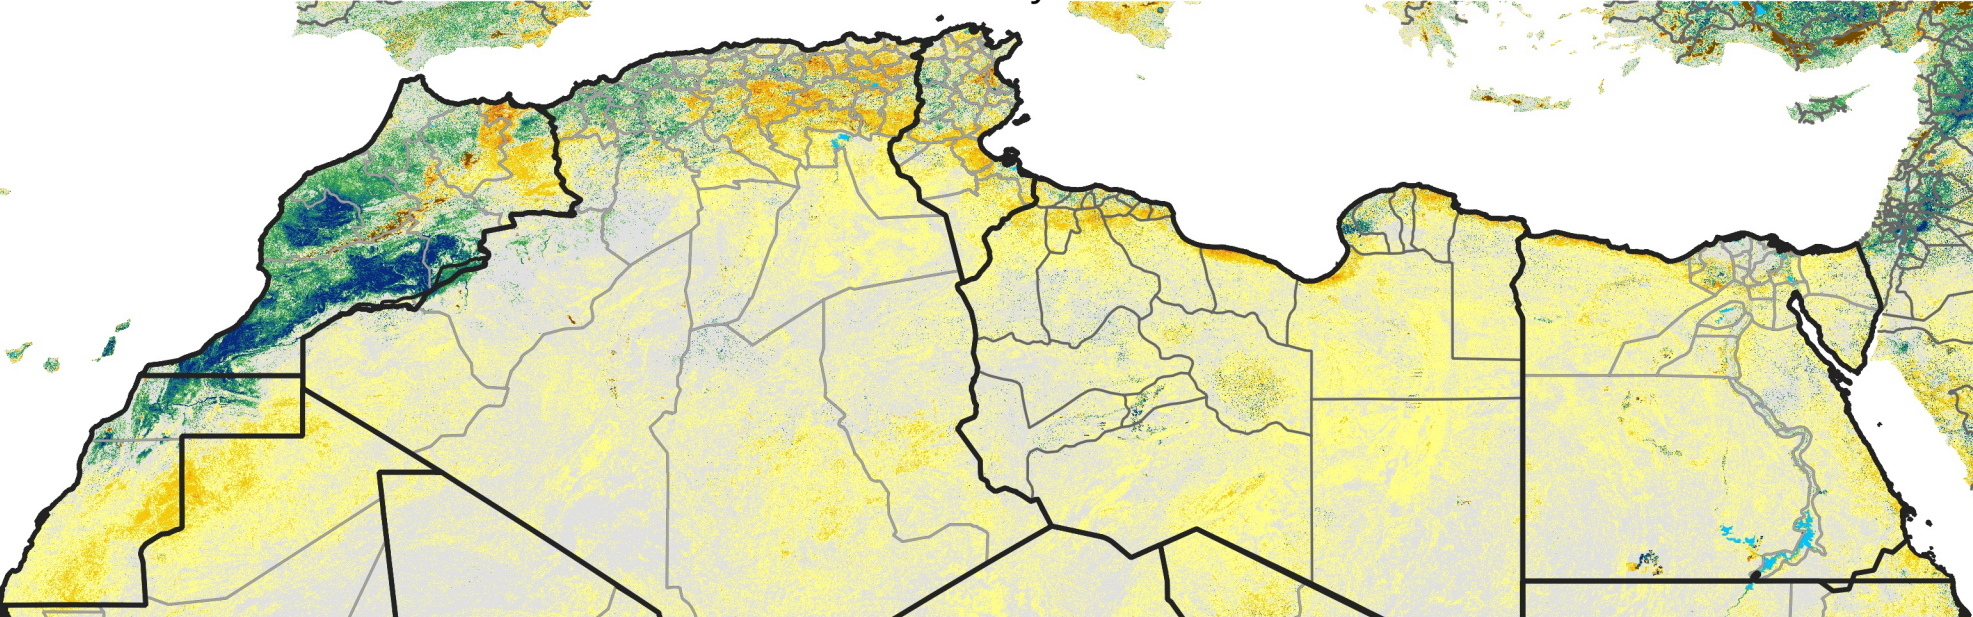

North Africa Percent of Mean NDVI

2015 / mean (2003 - 2022)
Period 06 / February 21 - 28, 2015

Percent of Normal