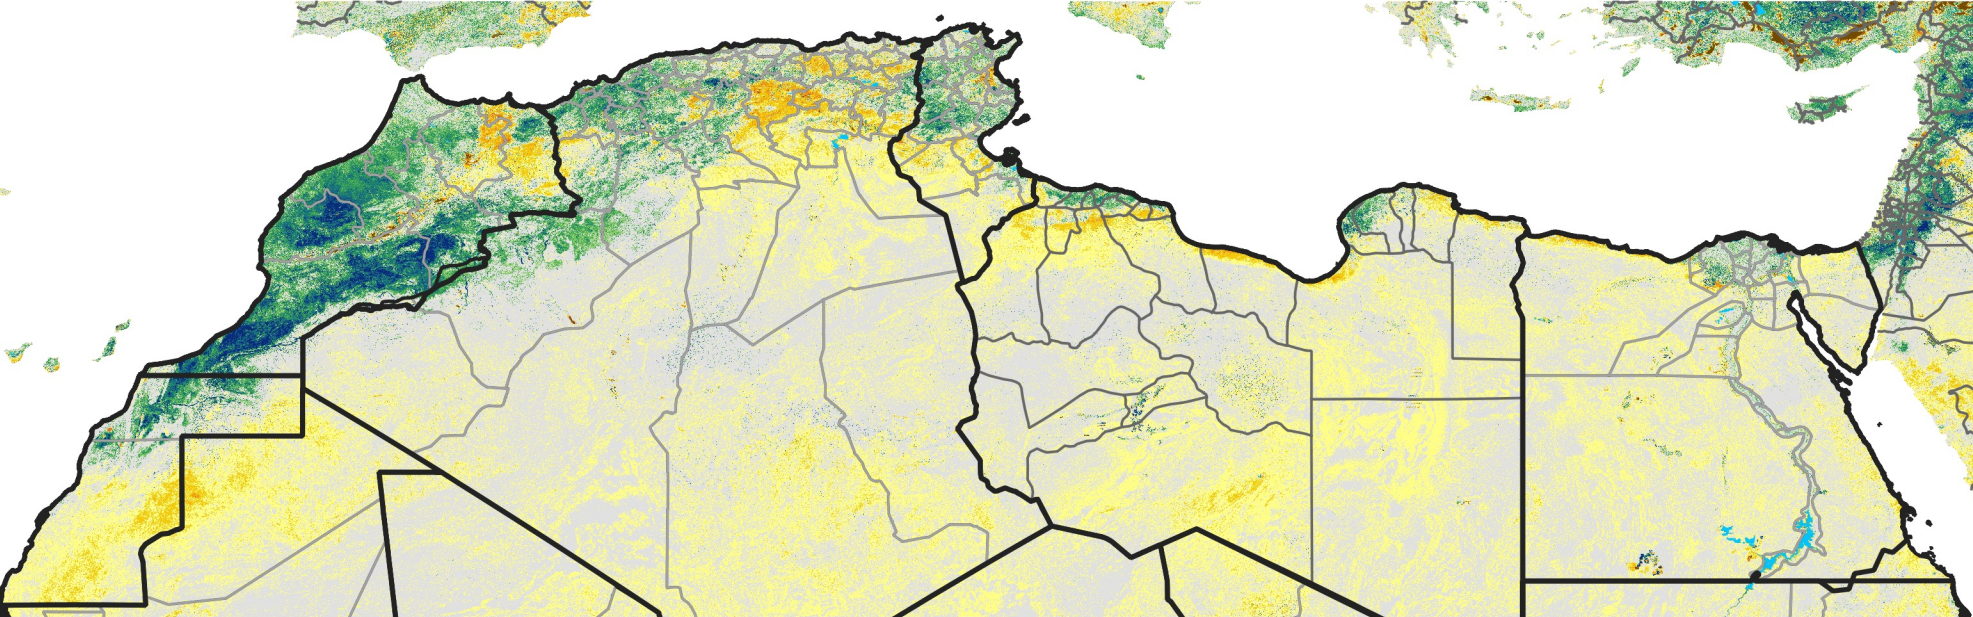

North Africa Percent of Mean NDVI

2015 / mean (2003 - 2022)
Period 09 / March 21 - 31, 2015

Percent of Normal